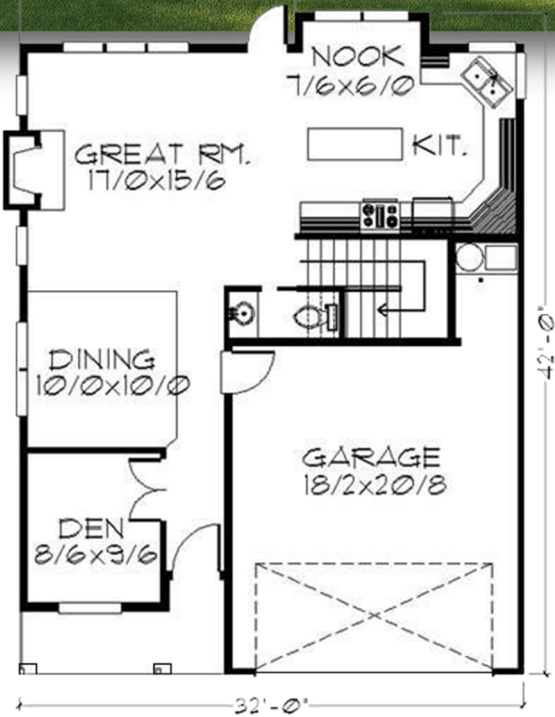

# “Desert Flower” M-1773-B

Main Floor	821 sq. ft..
Upper Floor	1,082 sq. ft.
<b>Total</b>	<b>1,903 Sq. ft.</b>
<b>32/0 W x 42/0 D</b>	