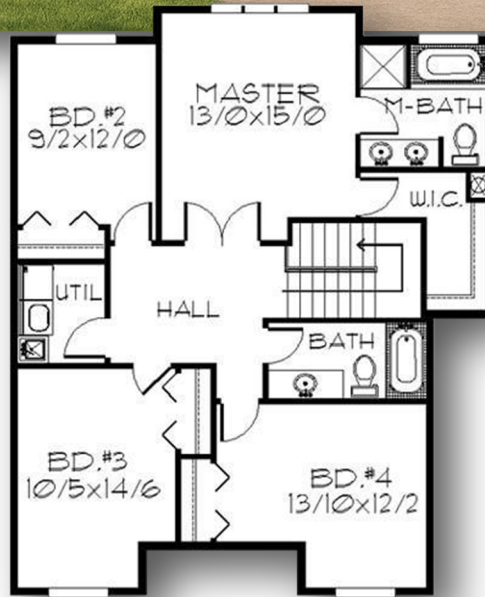

# “Desert Flower” M-1773-B

Main Floor	821 sq. ft..
Upper Floor	1,082 sq. ft.
<b>Total</b>	<b>1,903 Sq. ft.</b>
<b>32/0 W x 42/0 D</b>	