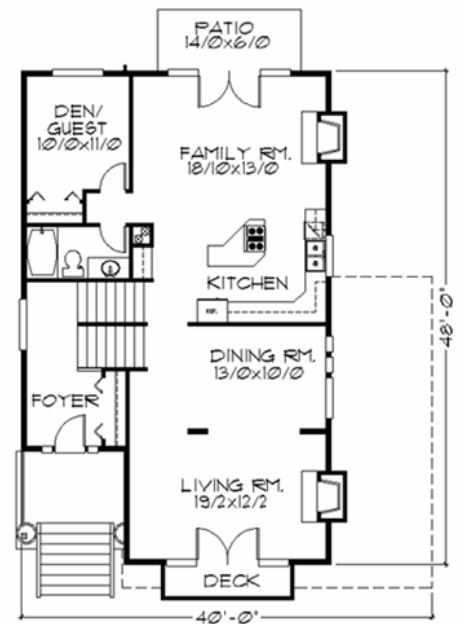

"Indigo Horton"

M-2481-A

Plan
M-2481A
40/0 wide x 48/0 deep
2,481 sq. ft.