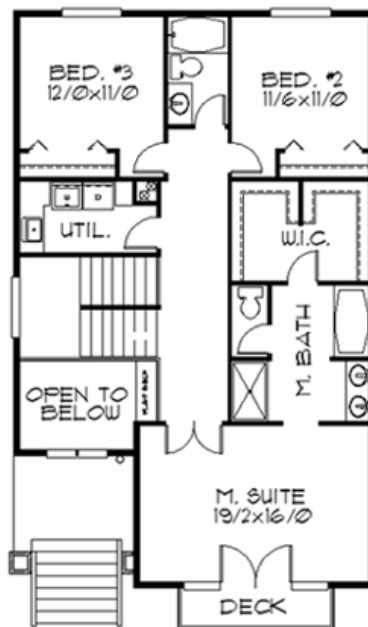

"Indigo Horton"

M-2481-A

Plan
M-2481A
40/0 wide x 48/0 deep
2,481 sq. ft.