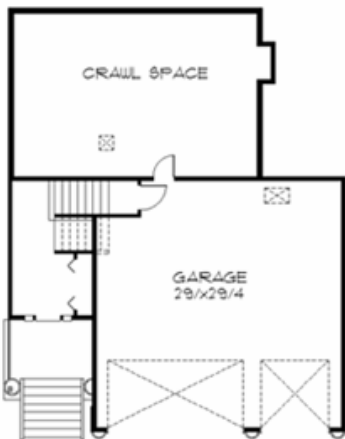

"Indigo Horton"

M-2481-A

Plan
M-2481A
40/0 wide x 48/0 deep
2,481 sq. ft.