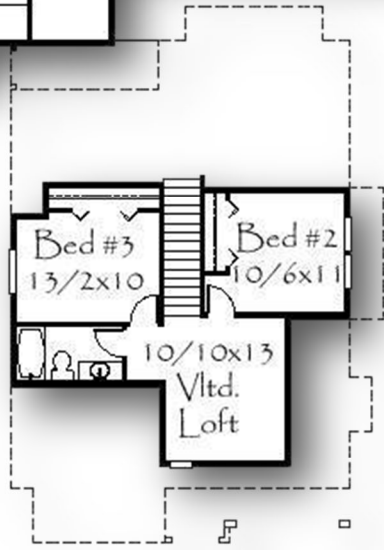

# "French Haus" M-1920

Main Floor	1,345 sq. ft.
Upper Floor	575 sq. ft.
Bonus	442 sq. ft.
<b>Total</b>	<b>2362 Sq. ft.</b>
<b>46/6 W x 73/6 D</b>	