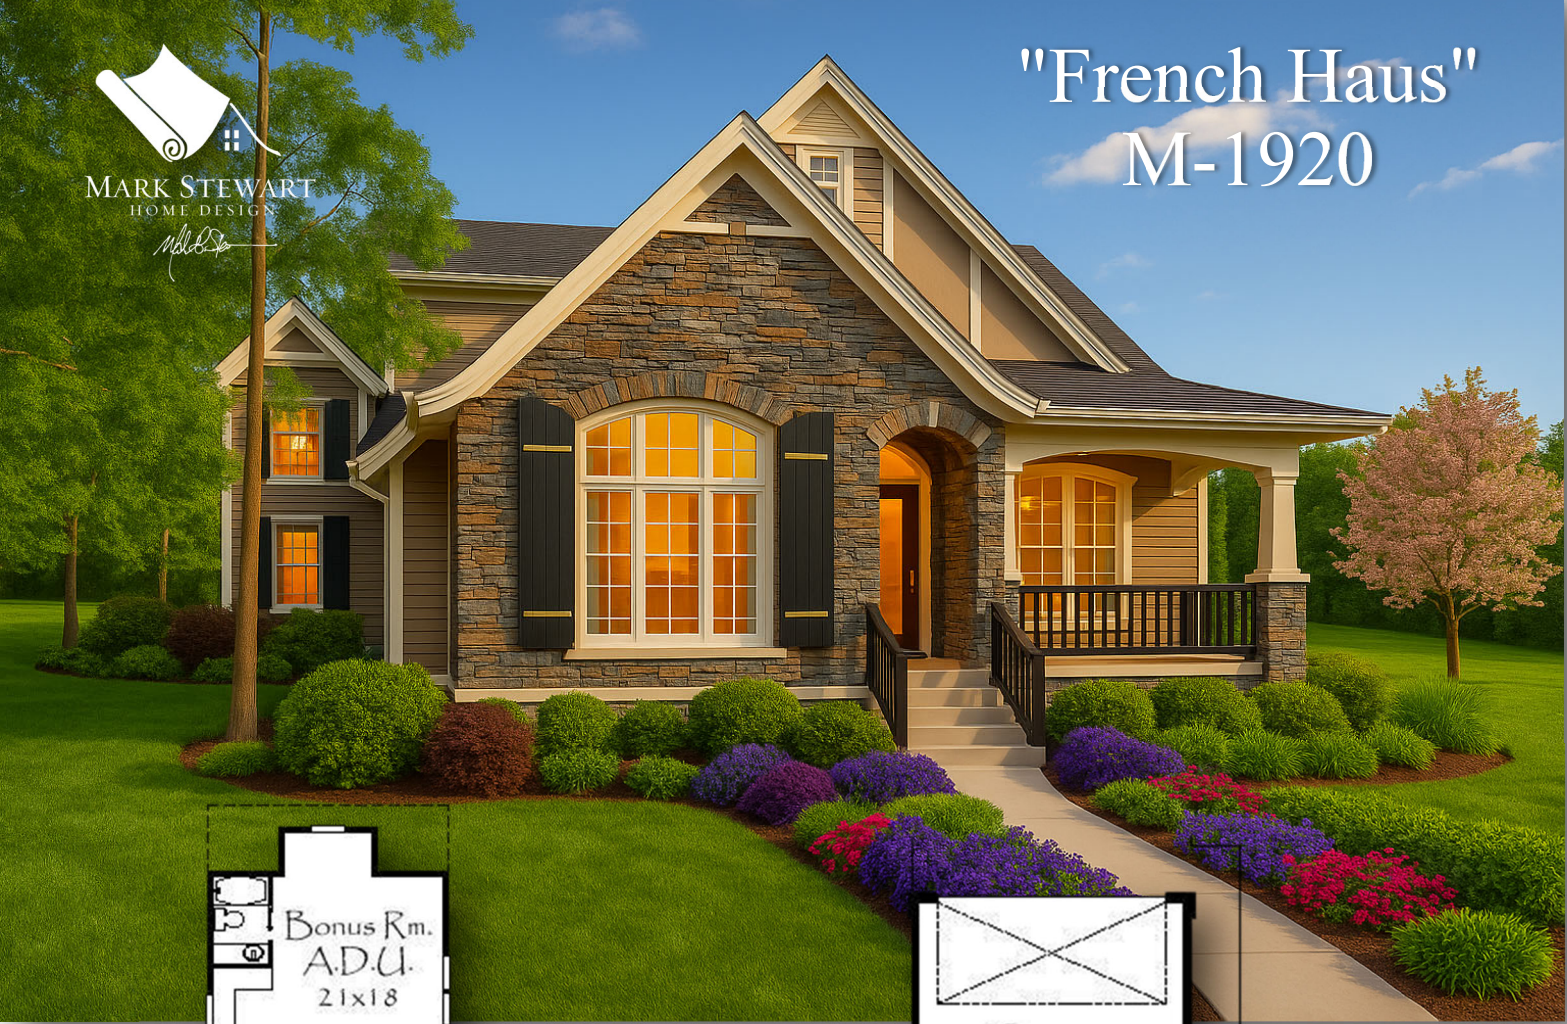

# "French Haus" M-1920

Main Floor	1,345 sq. ft.
Upper Floor	575 sq. ft.
Bonus	442 sq. ft.
<b>Total</b>	<b>2362 Sq. ft.</b>
<b>46/6 W x 73/6 D</b>	