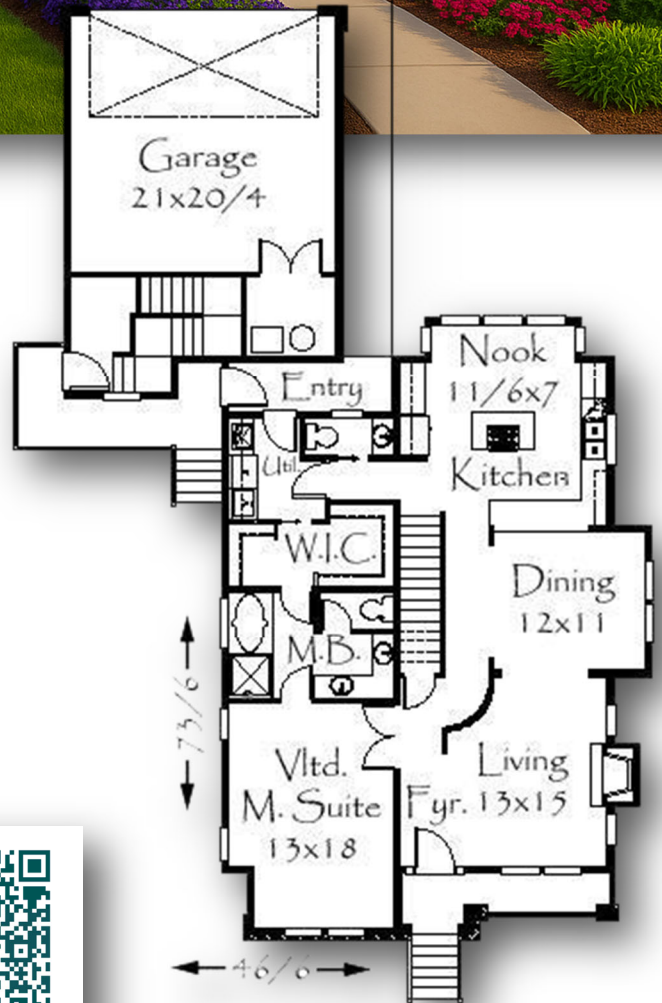

# "French Haus" M-1920

Main Floor	1,345 sq. ft.
Upper Floor	575 sq. ft.
Bonus	442 sq. ft.
<b>Total</b>	<b>2362 Sq. ft.</b>
<b>46/6 W x 73/6 D</b>	