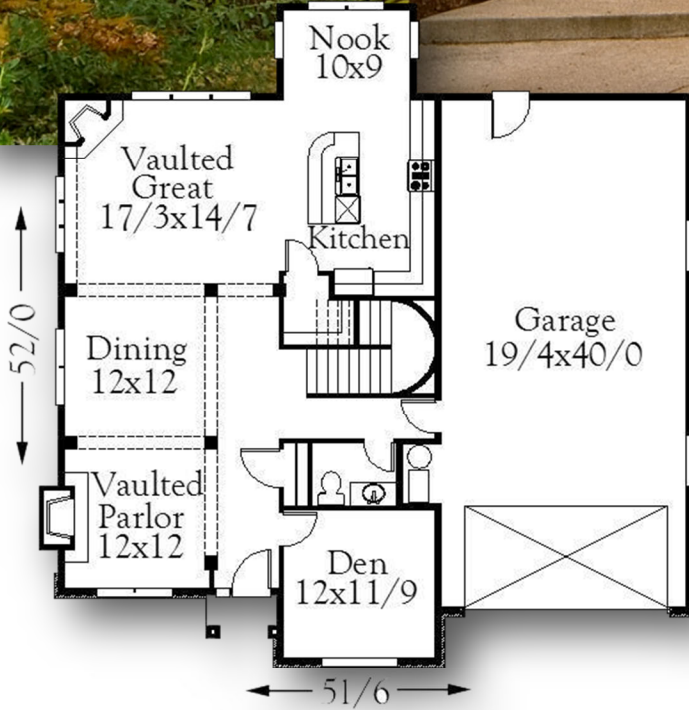

# “Bellecour” M-2603

Main Floor	1,341 sq. ft.
Upper Floor	1,195 sq. ft.
<b>Total</b>	<b>2,637 Sq. ft.</b>

51/6 W x 52/0 D