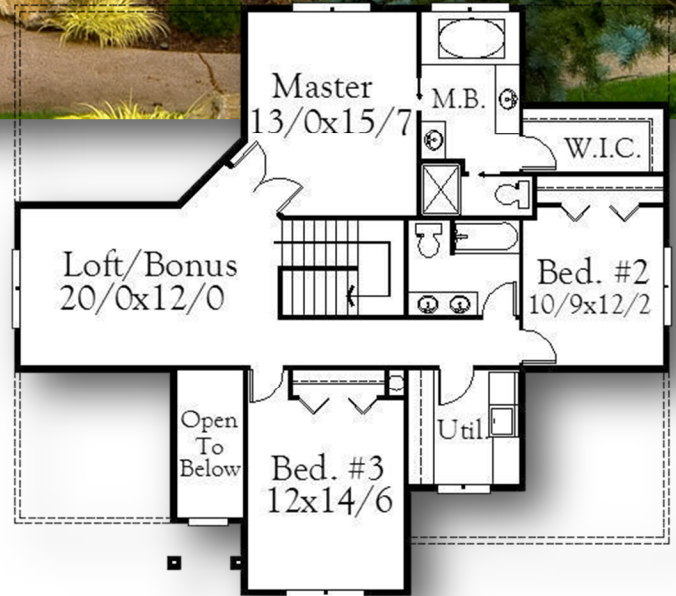

# “Bellecour” M-2603

Main Floor	1,341 sq. ft.
Upper Floor	1,195 sq. ft.
<b>Total</b>	<b>2,637 Sq. ft.</b>

51/6 W x 52/0 D