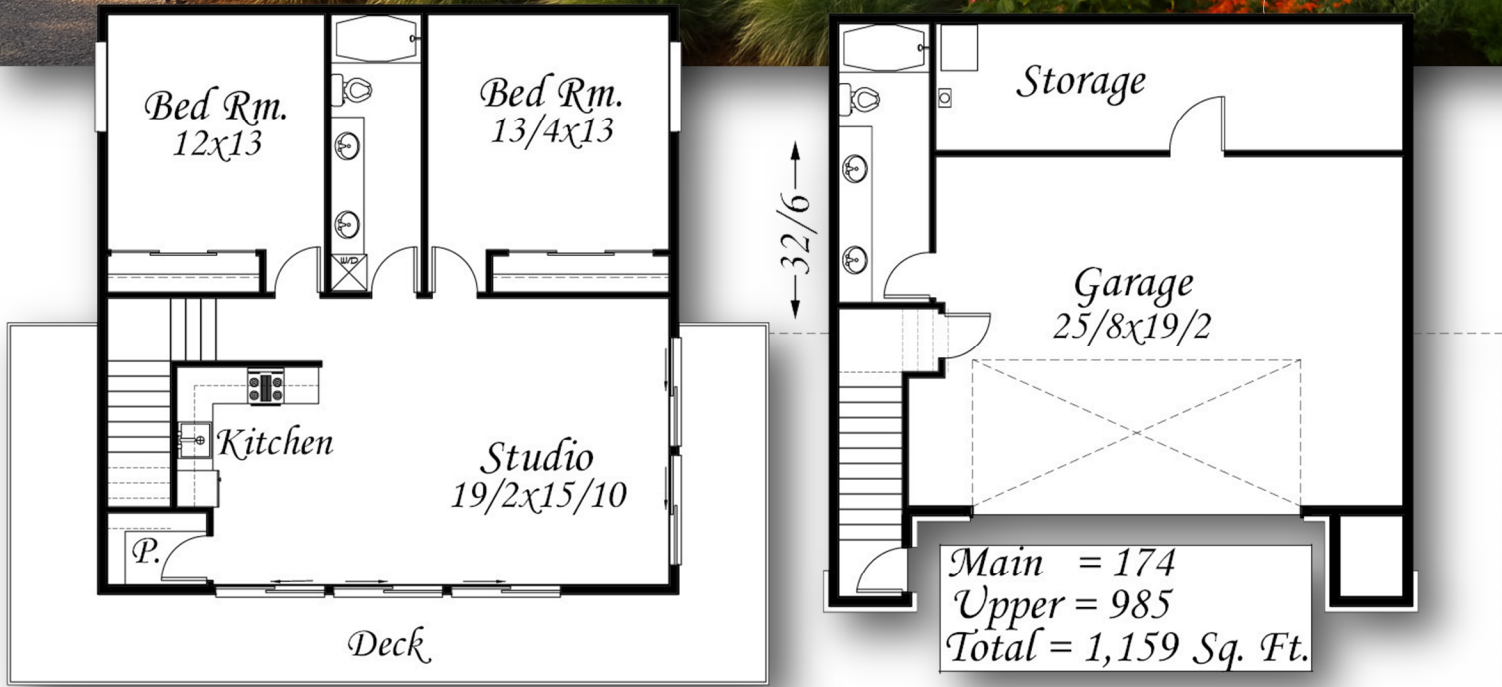

“Pearl Loft” MM-1159

Upper Floor	985 sq. ft.
Main Floor	174 sq. ft.
Total	1159 Sq. ft.
32/0 W x 32/6 D	

2 Bedroom ADU – Pearl Loft (MM-1159) blends sleek modern architecture with an efficient, open design. With 1,159 square feet of living space, it offers everything needed for comfortable, flexible living. Because of its size and style, this plan works perfectly as a guest house, short-term rental, or small primary home. Every space in this 2 Bedroom ADU balances practicality, comfort, and beauty.