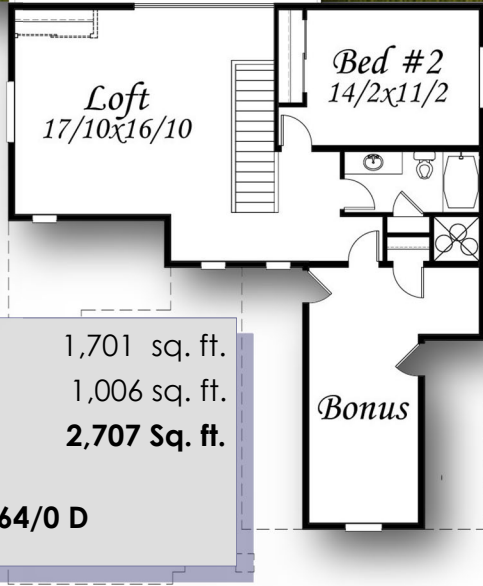

MARK STEWART
HOME DESIGN

Mark Stewart

"Kramer Rothington" M-2707-JTR

Great Rm.
Below
Dining
Below
Open

Kramer Rothington

Main Floor 1,701 sq. ft.
Upper Floor 1,006 sq. ft.
Total 2,707 Sq. ft.
39/2 W x 64/0 D