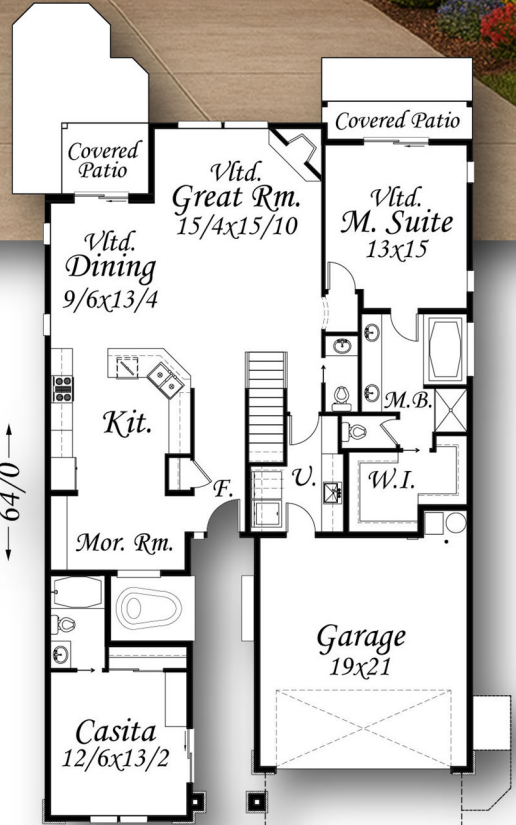

MARK STEWART
HOME DESIGN

Mark Stewart

"Kramer Rothington" M-2707-JTR

Great Rm.
Below
Dining
Below
Open

Kramer Rothington

Main Floor 1,701 sq. ft.
Upper Floor 1,006 sq. ft.
Total 2,707 Sq. ft.
39/2 W x 64/0 D