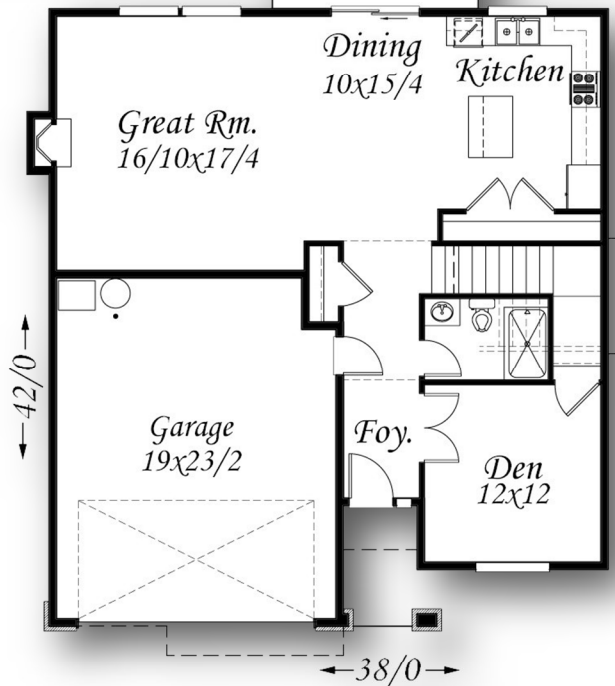

“Bavaria” M-2606-GFH

Covered Deck

Main Floor	1,054 sq. ft.
Upper Floor	1,552 sq. ft.
Total	2,606 Sq. ft.
38/0 W x 42/0 D	