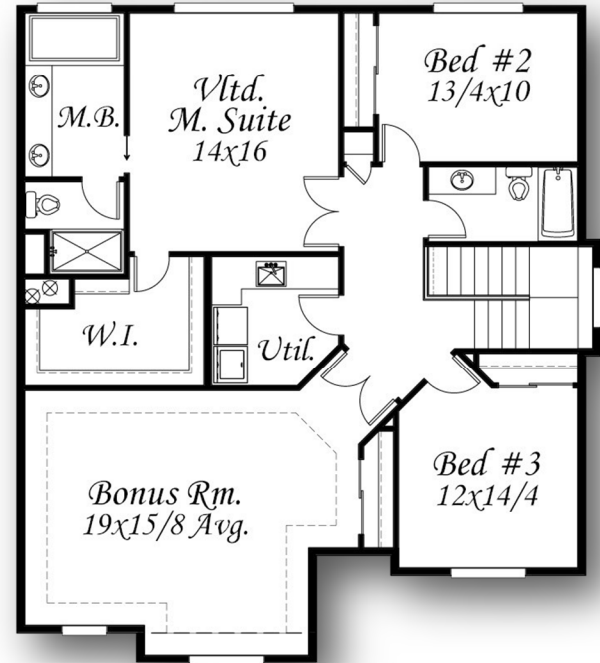

“Bavaria” M-2606-GFH

Covered Deck

Main Floor	1,054 sq. ft.
Upper Floor	1,552 sq. ft.
Total	2,606 Sq. ft.
38/0 W x 42/0 D	