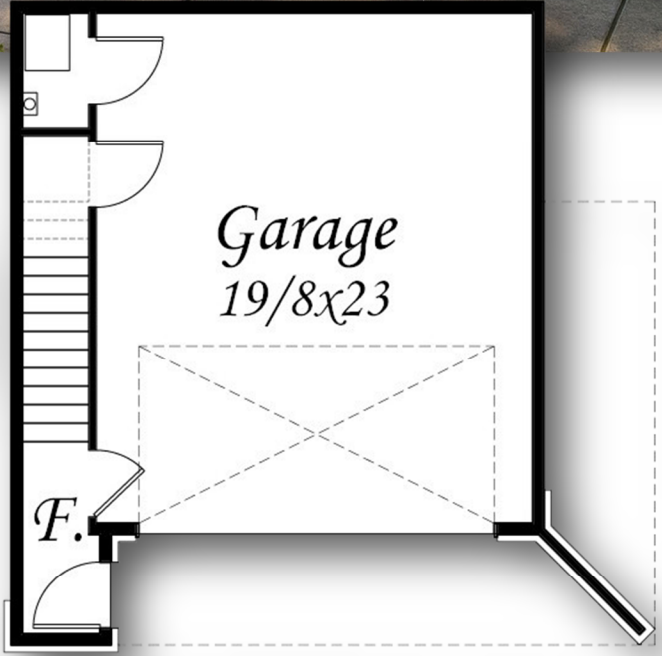

“Black Pearl Sunset”
MM-615

←29/0→

←24/0→

Upper Floor	615 sq. ft.
Total	615 Sq. ft.
24/0 W x 29/0 D	