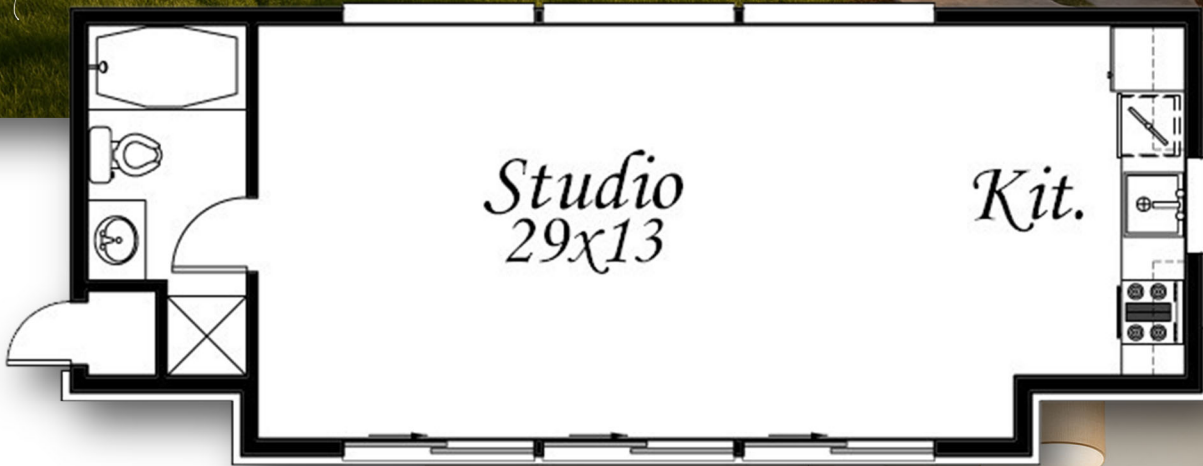

# “Basica Urban” MM-473-A

MARK STEWART  
HOME DESIGN

*Mark Stewart*

Main Floor 473 sq. ft.

**Total 473 Sq. ft.**

**35/4 W x 14/0 D**

Mark Stewart Home Design

503.701.4888