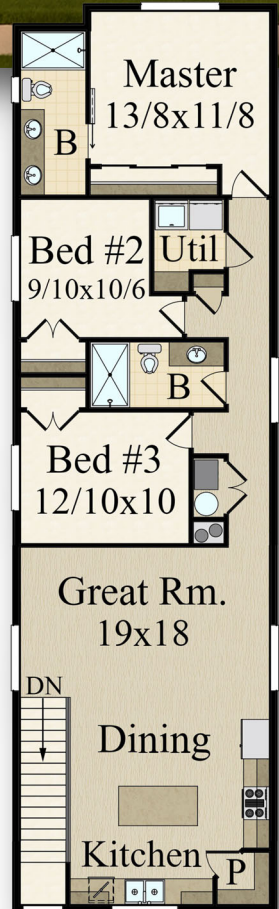

“10 Gallon” MF-2694

“Builders are always looking for fresh, exciting, and inspired designs for subdivisions. We’ve created a collection of exciting new duplexes, not the least of which capture the charm and allure of a farmhouse. This new Farmhouse Duplex “10 Gallon” will fit in just about anywhere you choose to build it, while still standing out as the most beautiful home on the block.”

Main Floor	1,322 sq. ft.
Upper Floor	1,372 sq. ft.
Total	2,694 Sq. ft.
20/0 W x 73/0 D	

73/0

20/0