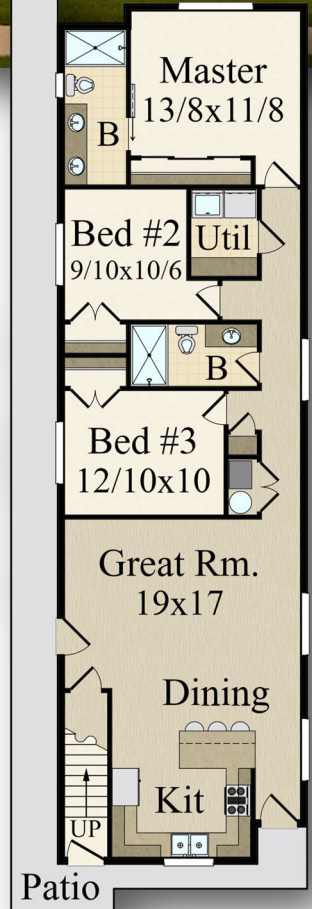

“10 Gallon” MF-2694

“Builders are always looking for fresh, exciting, and inspired designs for subdivisions. We’ve created a collection of exciting new duplexes, not the least of which capture the charm and allure of a farmhouse. This new Farmhouse Duplex “10 Gallon” will fit in just about anywhere you choose to build it, while still standing out as the most beautiful home on the block.”

Main Floor	1,322 sq. ft.
Upper Floor	1,372 sq. ft.
Total	2,694 Sq. ft.
20/0 W x 73/0 D	

73/0

20/0