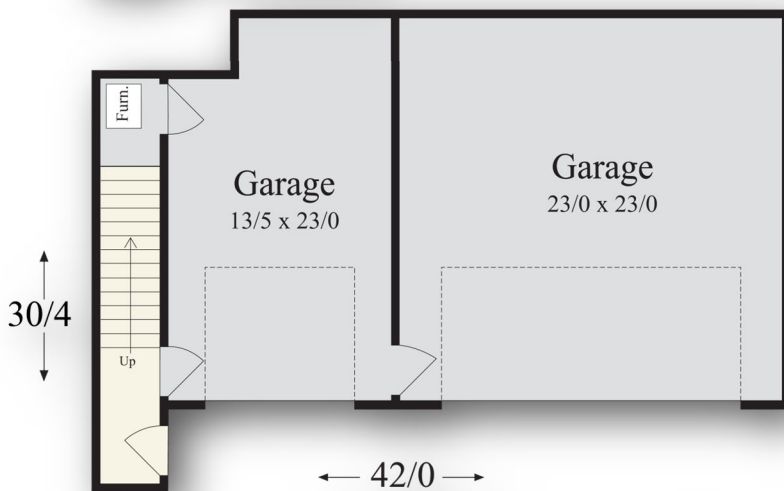

"Duke-Cars"
MM-1039

Main Floor	87 sq. ft.
Upper Floor	952 sq. ft.
Total	1,039 sq. ft.
42/0 Width	x 30/4 Depth