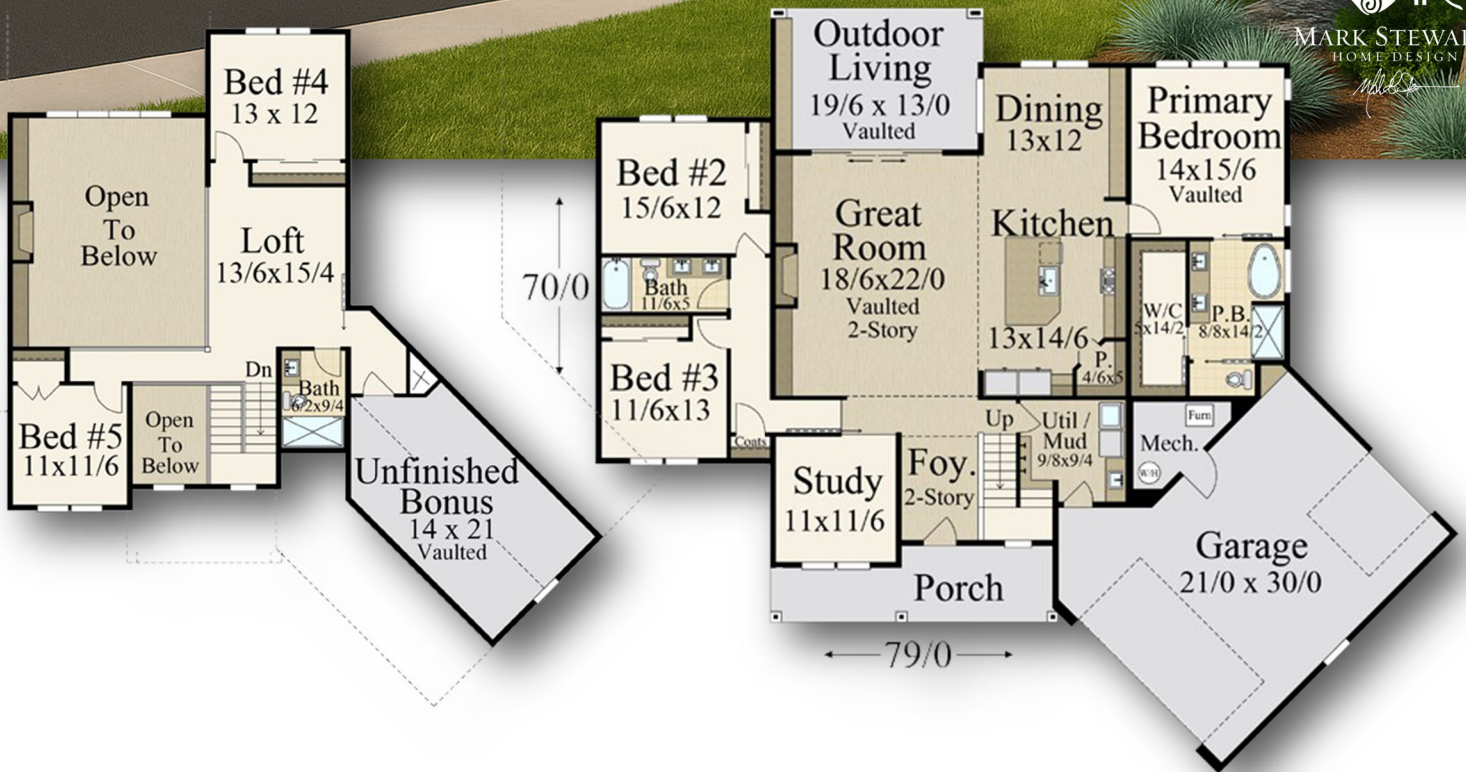

“Smart House” MB-3028

Main Floor	2,248 sq. ft.
Upper Floor	780 sq. ft.
Total	3,028 Sq. ft.
79'0" W x 70'0" D	

“Smart House” MB-3028

Main Floor	2,248 sq. ft.
Upper Floor	780 sq. ft.
Total	3,028 Sq. ft.
79/0 W x 70/0 D	