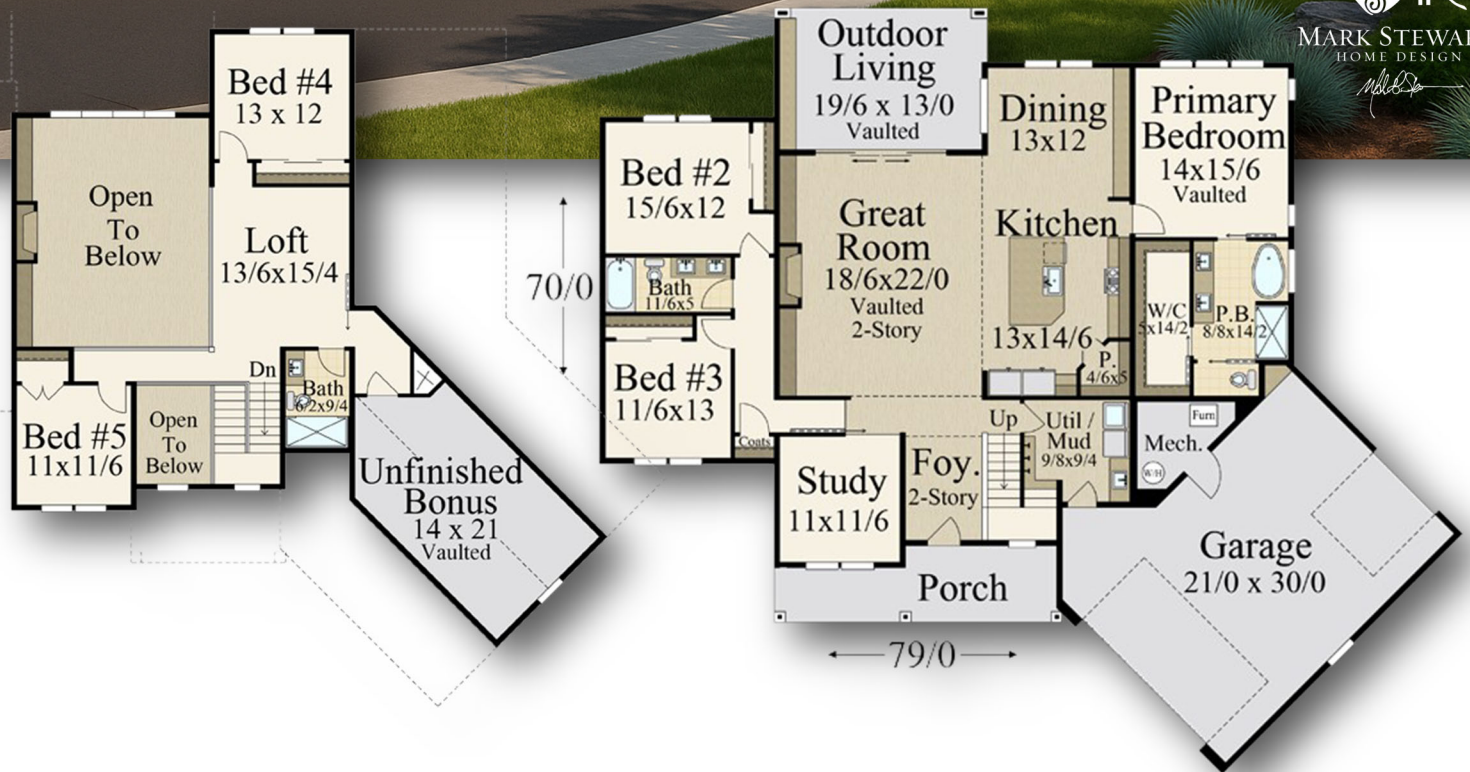

“Smart House” MB-3028

Main Floor	2,248 sq. ft.
Upper Floor	780 sq. ft.
Total	3,028 Sq. ft.
79'0" W x 70'0" D	

“Smart House” MB-3028

Main Floor	2,248 sq. ft.
Upper Floor	780 sq. ft.
Total	3,028 Sq. ft.
79/0 W x 70/0 D	