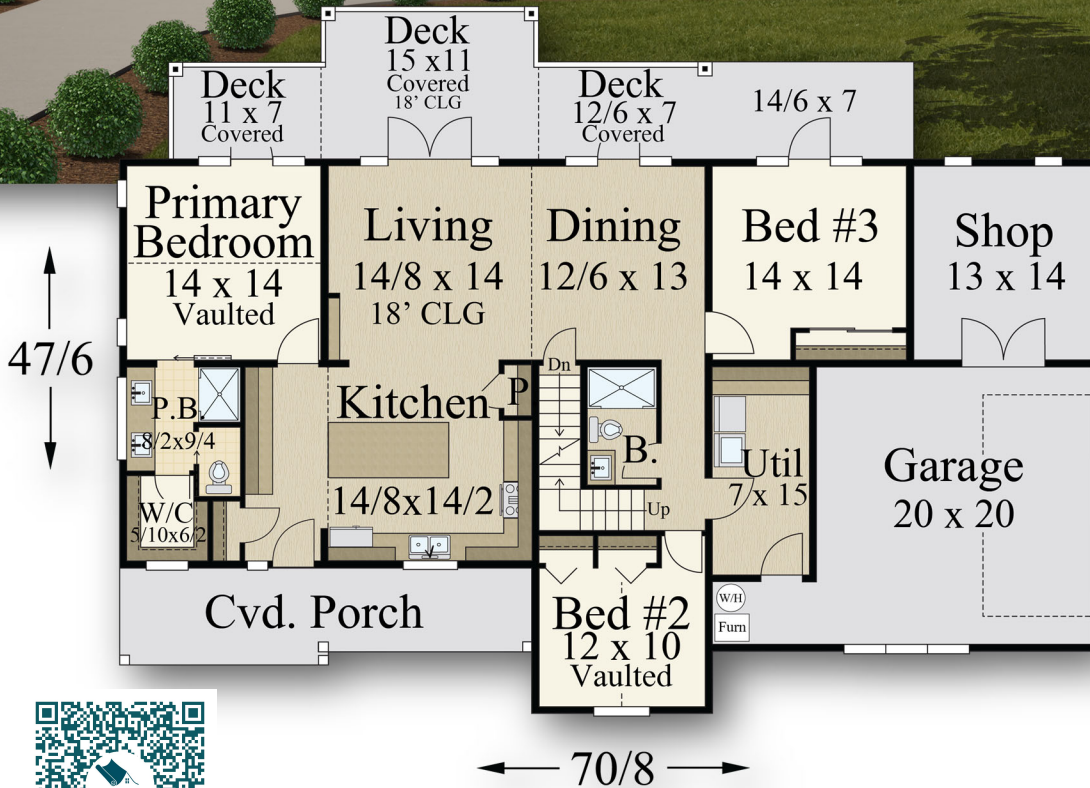

MARK STEWART
HOME DESIGN

"Endless Progress"

MF-2206

Main Floor	1613 sq. ft.
Upper Floor	593 sq. ft.
Basement	1555 sq. ft.

Total Finished 2206 sq. ft.
70/8 wide x 47/6 deep