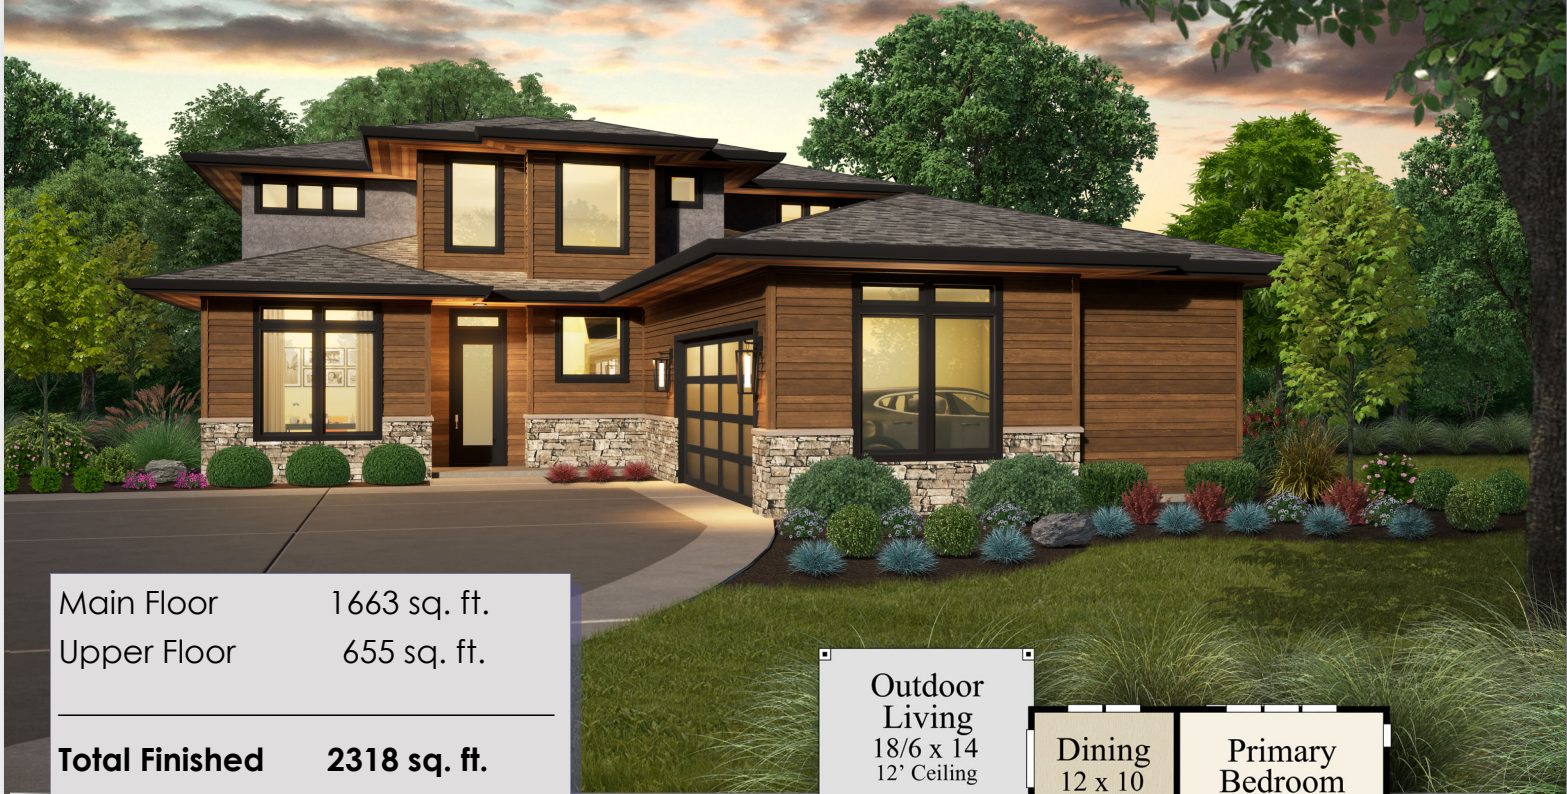

# "Gold Bar" MSAP-2318

Main Floor 1663 sq. ft.  
Upper Floor 655 sq. ft.

---

**Total Finished 2318 sq. ft.**  
**49/0 wide x 75/0 deep**