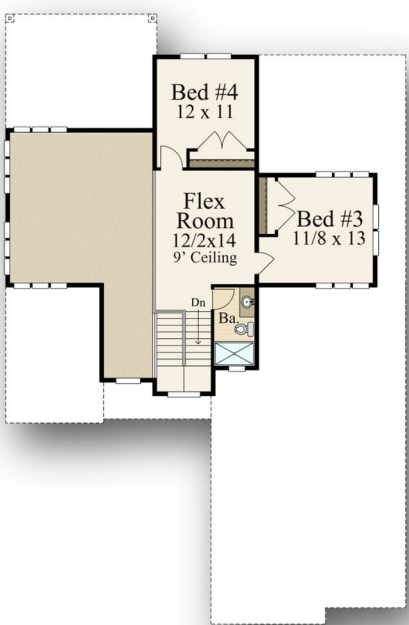

# "Gold Bar" MSAP-2318

Main Floor 1663 sq. ft.  
Upper Floor 655 sq. ft.

---

**Total Finished 2318 sq. ft.**  
**49/0 wide x 75/0 deep**