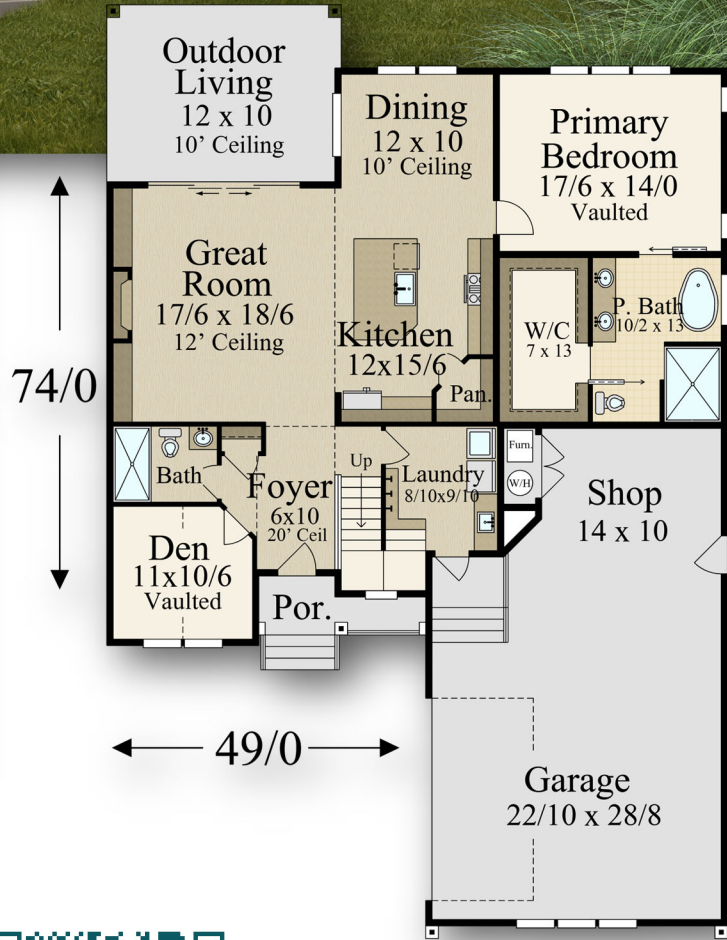

# "Patriarch" X-23 GOTH

Main Floor      1670 sq. ft.  
 Upper Floor      703 sq. ft.

**Total Finished      2373 sq. ft.**  
**49/0 wide x 74/0 deep**

Main Floor - 1,670 Sq. Ft  
 Upper Floor - 703 Sq. Ft  
 Total - 2,373 Sq. Ft

# "Patriarch" X-23 GOTH

Main Floor	1670 sq. ft.
Upper Floor	703 sq. ft.
<b>Total Finished</b>	<b>2373 sq. ft.</b>
<b>49/0 wide x 74/0 deep</b>	

Main Floor - 1,670 Sq. Ft  
Upper Floor - 703 Sq. Ft  
Total - 2,373 Sq. Ft