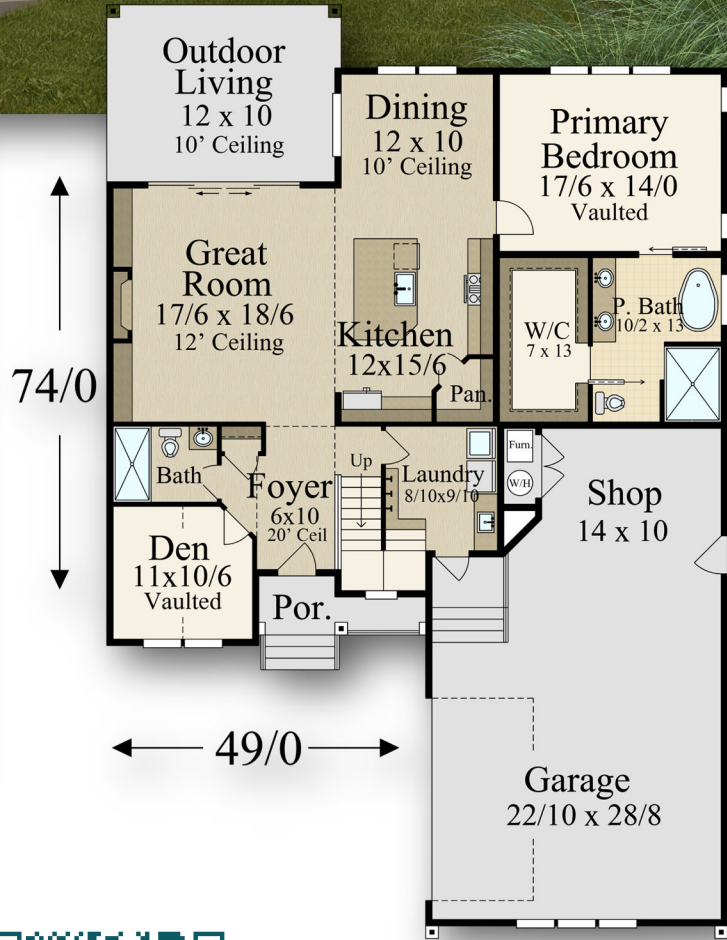

# "Patriarch" X-23 GOTH

Main Floor      1670 sq. ft.  
 Upper Floor      703 sq. ft.

**Total Finished      2373 sq. ft.**  
**49/0 wide x 74/0 deep**

Main Floor - 1,670 Sq. Ft  
 Upper Floor - 703 Sq. Ft  
 Total - 2,373 Sq. Ft

# "Patriarch" X-23 GOTH

Main Floor	1670 sq. ft.
Upper Floor	703 sq. ft.
<b>Total Finished</b>	<b>2373 sq. ft.</b>
<b>49/0 wide x 74/0 deep</b>	

Main Floor - 1,670 Sq. Ft  
Upper Floor - 703 Sq. Ft  
Total - 2,373 Sq. Ft