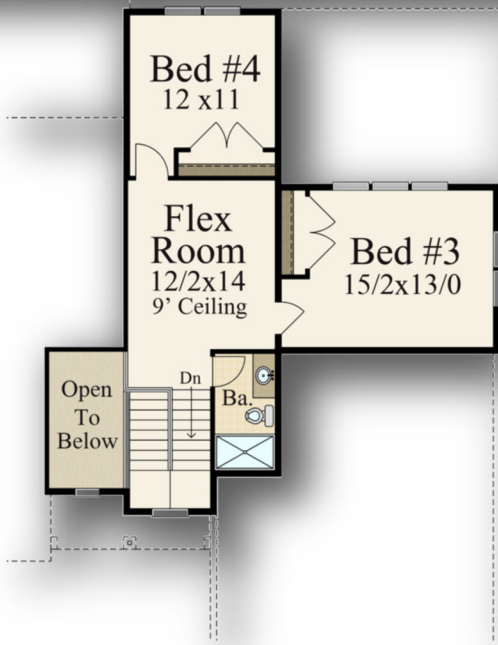

# "Patriarch" X-23 GOTH

Main Floor      1670 sq. ft.  
 Upper Floor      703 sq. ft.

**Total Finished      2373 sq. ft.**  
**49/0 wide x 74/0 deep**

Main Floor - 1,670 Sq. Ft  
 Upper Floor - 703 Sq. Ft  
 Total - 2,373 Sq. Ft

# "Patriarch" X-23 GOTH

Main Floor	1670 sq. ft.
Upper Floor	703 sq. ft.
<b>Total Finished</b>	<b>2373 sq. ft.</b>
<b>49/0 wide x 74/0 deep</b>	

Main Floor - 1,670 Sq. Ft  
Upper Floor - 703 Sq. Ft  
Total - 2,373 Sq. Ft