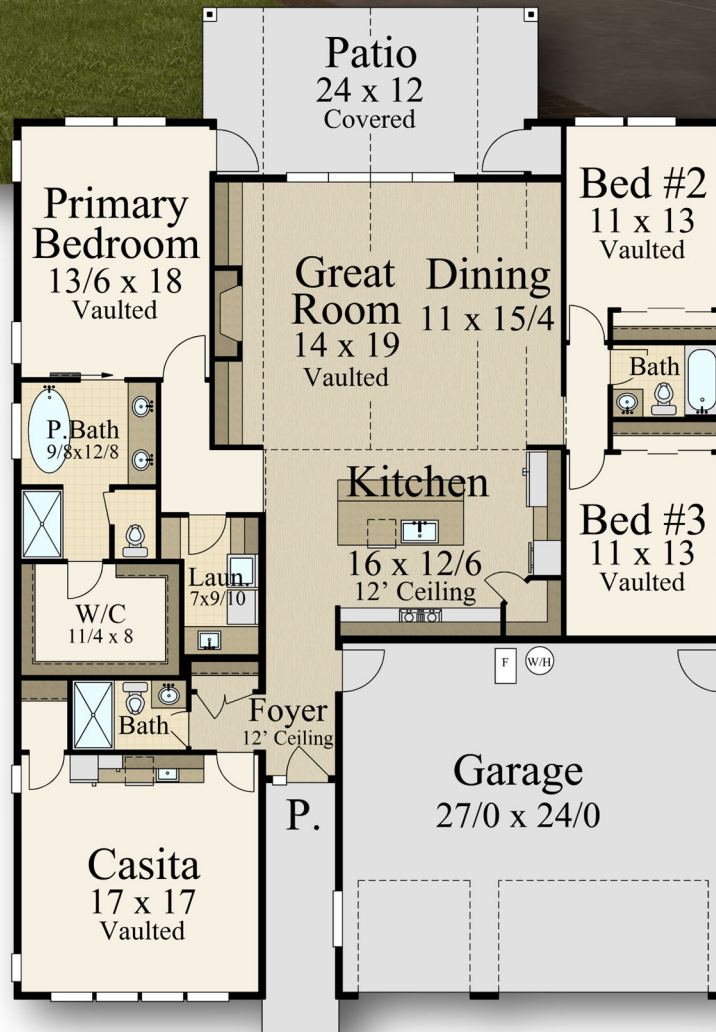

# "Family Forever"

## MB-2339

Main Floor 2,339 sq. ft.

Total Finished 2339 sq. ft.

51/0 wide x 63/0 deep

Main Floor - 2,339 Sq. Ft.