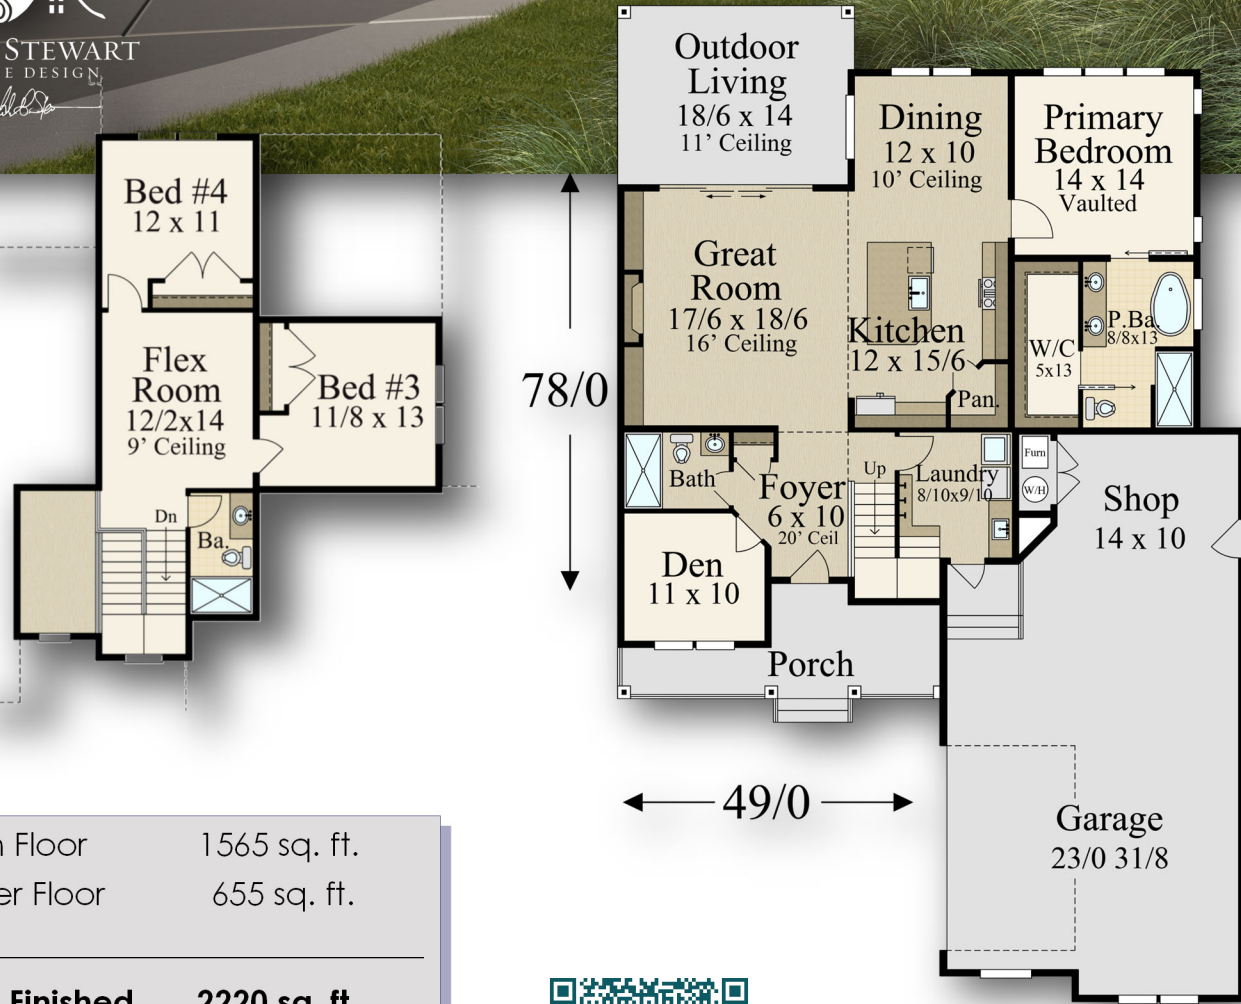

"Gold Dust" MF-2220

MARK STEWART
HOME DESIGN

Main Floor	1565 sq. ft.
Upper Floor	655 sq. ft.
Total Finished	2220 sq. ft.
49/0 wide x 78/0 deep	

Main Floor - 1,565 Sq. Ft.
Upper Floor - 655 Sq. Ft.
Total - 2,220 Sq. Ft.

"Gold Dust"
MF-2220

MARK STEWART
HOME DESIGN
Mark Stewart

Main Floor	1565 sq. ft.
Upper Floor	655 sq. ft.
Total Finished	2220 sq. ft.
49/0 wide x 78/0 deep	

Main Floor - 1,565 Sq. Ft.
Upper Floor - 655 Sq. Ft.
Total - 2,220 Sq. Ft.

"Gold Dust" MF-2220

Main Floor	1565 sq. ft.
Upper Floor	655 sq. ft.
Total Finished	2220 sq. ft.
49/0 wide x 78/0 deep	

Main Floor - 1,565 Sq. Ft.
Upper Floor - 655 Sq. Ft.
Total - 2,220 Sq. Ft.