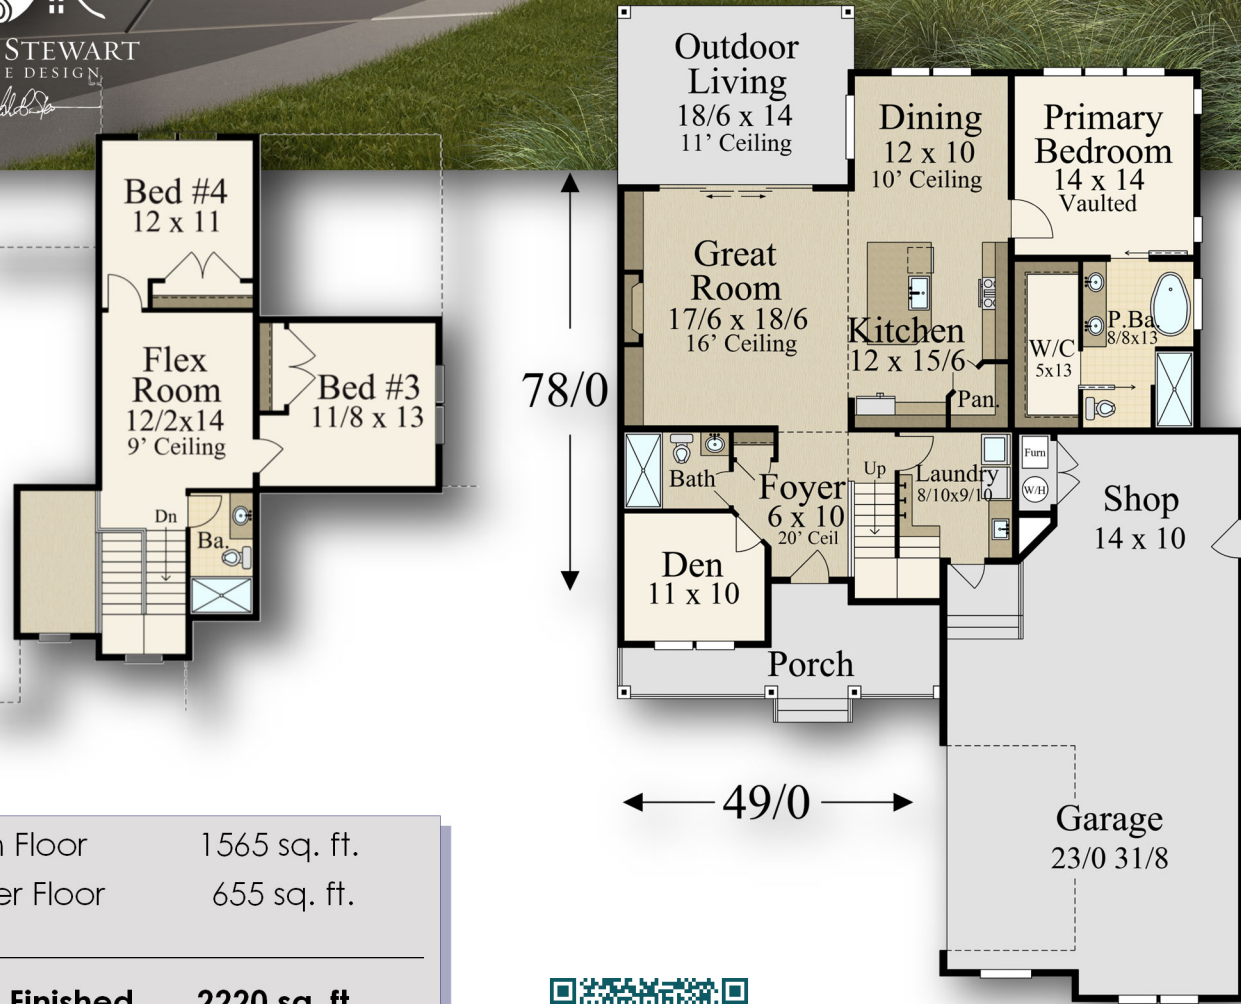

"Gold Dust" MF-2220

MARK STEWART
HOME DESIGN

Main Floor	1565 sq. ft.
Upper Floor	655 sq. ft.
Total Finished	2220 sq. ft.
49/0 wide x 78/0 deep	

Main Floor - 1,565 Sq. Ft.
Upper Floor - 655 Sq. Ft.
Total - 2,220 Sq. Ft.

"Gold Dust"
MF-2220

MARK STEWART
HOME DESIGN
Mark Stewart

Main Floor	1565 sq. ft.
Upper Floor	655 sq. ft.
Total Finished	2220 sq. ft.
49/0 wide x 78/0 deep	

Main Floor - 1,565 Sq. Ft.
Upper Floor - 655 Sq. Ft.
Total - 2,220 Sq. Ft.

"Gold Dust" MF-2220

Main Floor	1565 sq. ft.
Upper Floor	655 sq. ft.
Total Finished	2220 sq. ft.
49/0 wide x 78/0 deep	

Main Floor - 1,565 Sq. Ft.
Upper Floor - 655 Sq. Ft.
Total - 2,220 Sq. Ft.