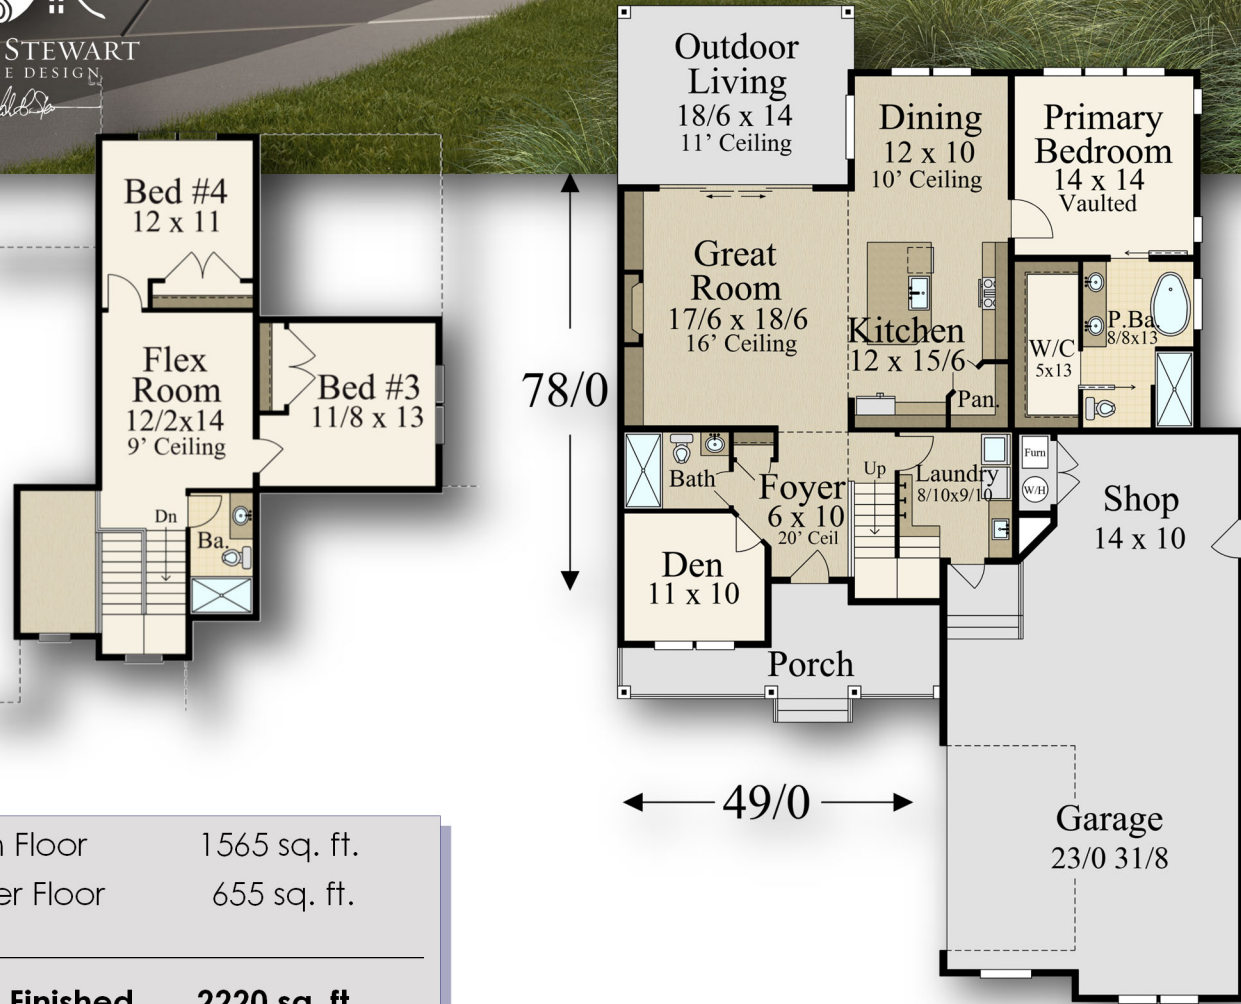

"Gold Dust" MF-2220

MARK STEWART
HOME DESIGN

Main Floor	1565 sq. ft.
Upper Floor	655 sq. ft.
Total Finished	2220 sq. ft.
49/0 wide x 78/0 deep	

Main Floor - 1,565 Sq. Ft.
Upper Floor - 655 Sq. Ft.
Total - 2,220 Sq. Ft.

"Gold Dust"
MF-2220

MARK STEWART
HOME DESIGN
Mark Stewart

Main Floor	1565 sq. ft.
Upper Floor	655 sq. ft.
Total Finished	2220 sq. ft.
49/0 wide x 78/0 deep	

Main Floor - 1,565 Sq. Ft.
Upper Floor - 655 Sq. Ft.
Total - 2,220 Sq. Ft.

"Gold Dust" MF-2220

Main Floor	1565 sq. ft.
Upper Floor	655 sq. ft.
Total Finished	2220 sq. ft.
49/0 wide x 78/0 deep	

Main Floor - 1,565 Sq. Ft.
Upper Floor - 655 Sq. Ft.
Total - 2,220 Sq. Ft.