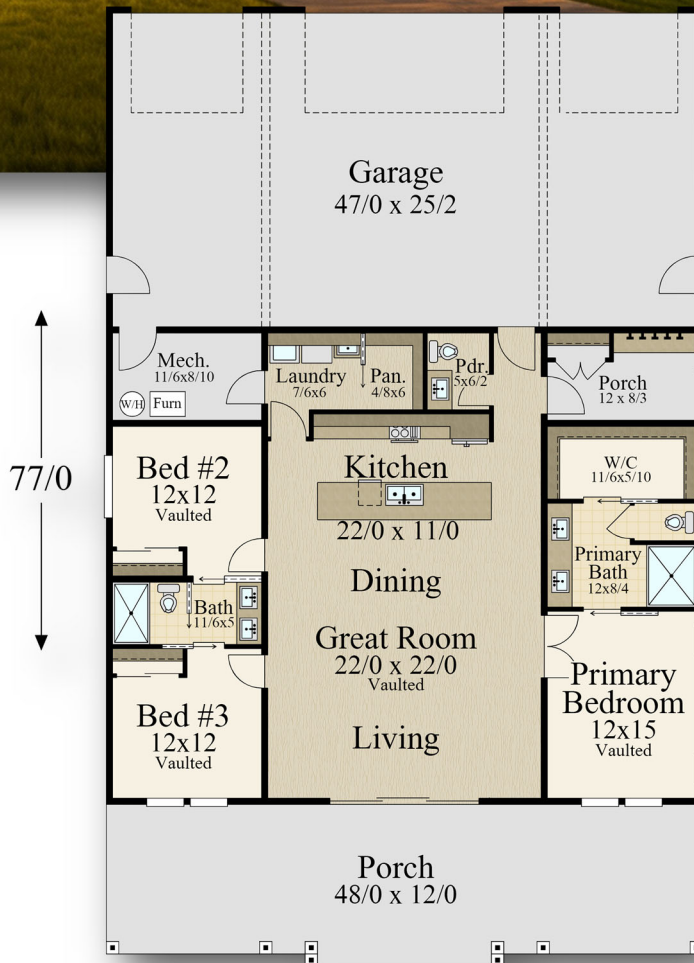

“Legacy House ”

MB-1652

Main Floor 1699 sq. ft.

Total 1,699 Sq. ft.

48/0 W x 77/0 D to porch

← 48/0 →

“Legacy House”

MB-1652

Main Floor	1699 sq. ft.
Total	1,699 Sq. ft.
48/0 W x 77/0 D to porch	

“Legacy House ”

MB-1652

Main Floor 1699 sq. ft.

Total 1,699 Sq. ft.

48/0 W x 77/0 D to porch

← 48/0 →

“Legacy House ”

MB-1652

Main Floor 1699 sq. ft.

Total 1,699 Sq. ft.

48/0 W x 77/0 D to porch