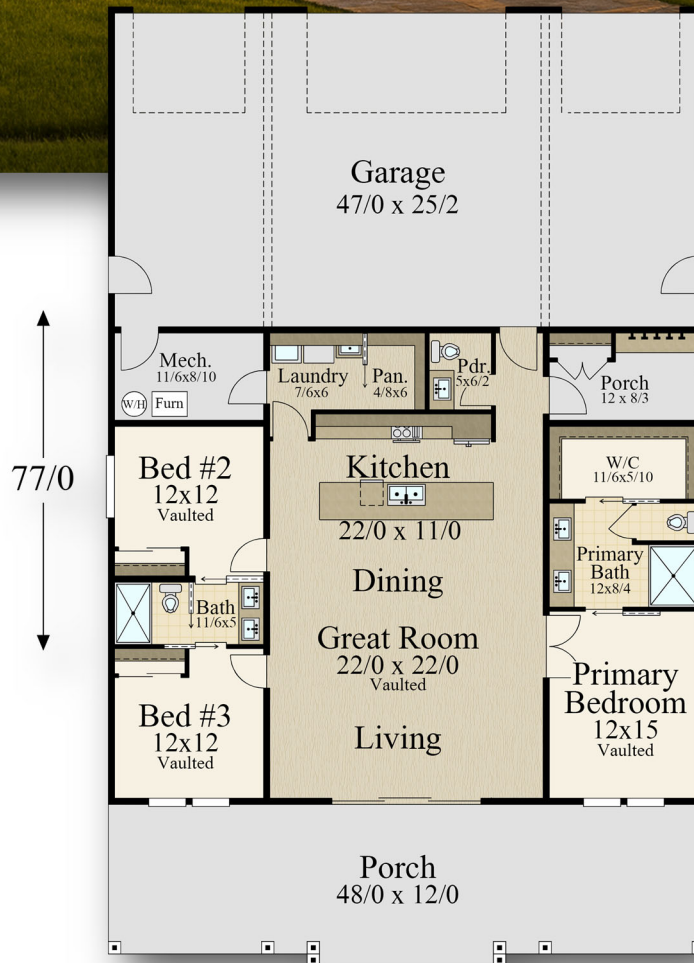

“Legacy House ”

MB-1652

Main Floor 1699 sq. ft.

Total 1,699 Sq. ft.

48/0 W x 77/0 D to porch

← 48/0 →

“Legacy House”

MB-1652

Main Floor	1699 sq. ft.
Total	1,699 Sq. ft.
48/0 W x 77/0 D to porch	

“Legacy House ”

MB-1652

Main Floor 1699 sq. ft.

Total 1,699 Sq. ft.

48/0 W x 77/0 D to porch

← 48/0 →

“Legacy House ”

MB-1652

Main Floor 1699 sq. ft.

Total 1,699 Sq. ft.

48/0 W x 77/0 D to porch