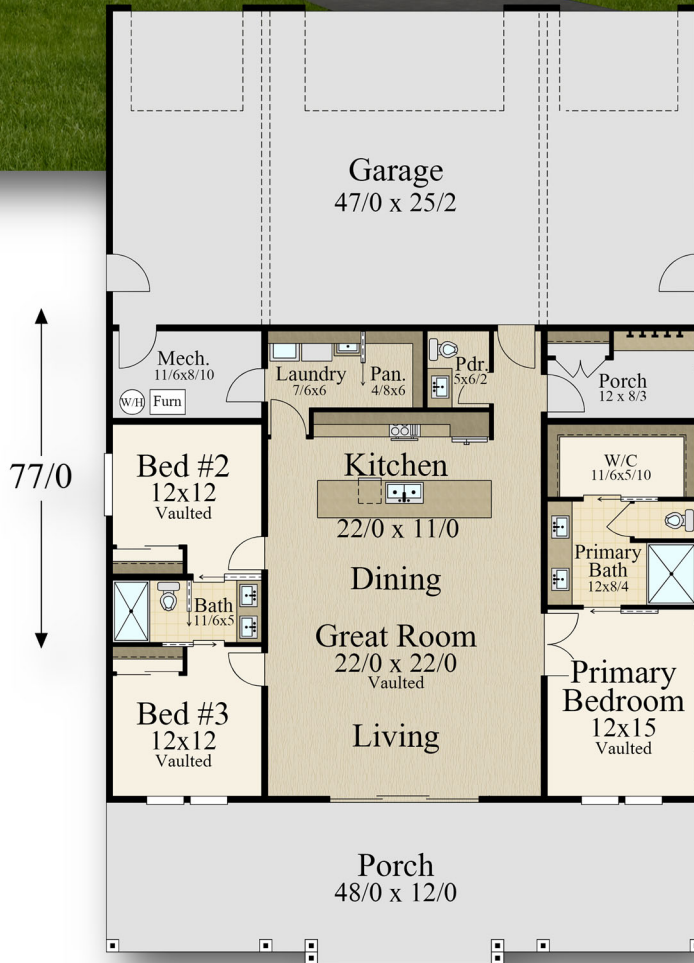

“Legacy House ”

MB-1652

Main Floor 1699 sq. ft.

Total 1,699 Sq. ft.

48/0 W x 77/0 D to porch

← 48/0 →

“Legacy House”

MB-1652

Main Floor	1699 sq. ft.
Total	1,699 Sq. ft.
48/0 W x 77/0 D to porch	

“Legacy House ”

MB-1652

Main Floor 1699 sq. ft.

Total 1,699 Sq. ft.

48/0 W x 77/0 D to porch

← 48/0 →

“Legacy House ”

MB-1652

Main Floor 1699 sq. ft.

Total 1,699 Sq. ft.

48/0 W x 77/0 D to porch