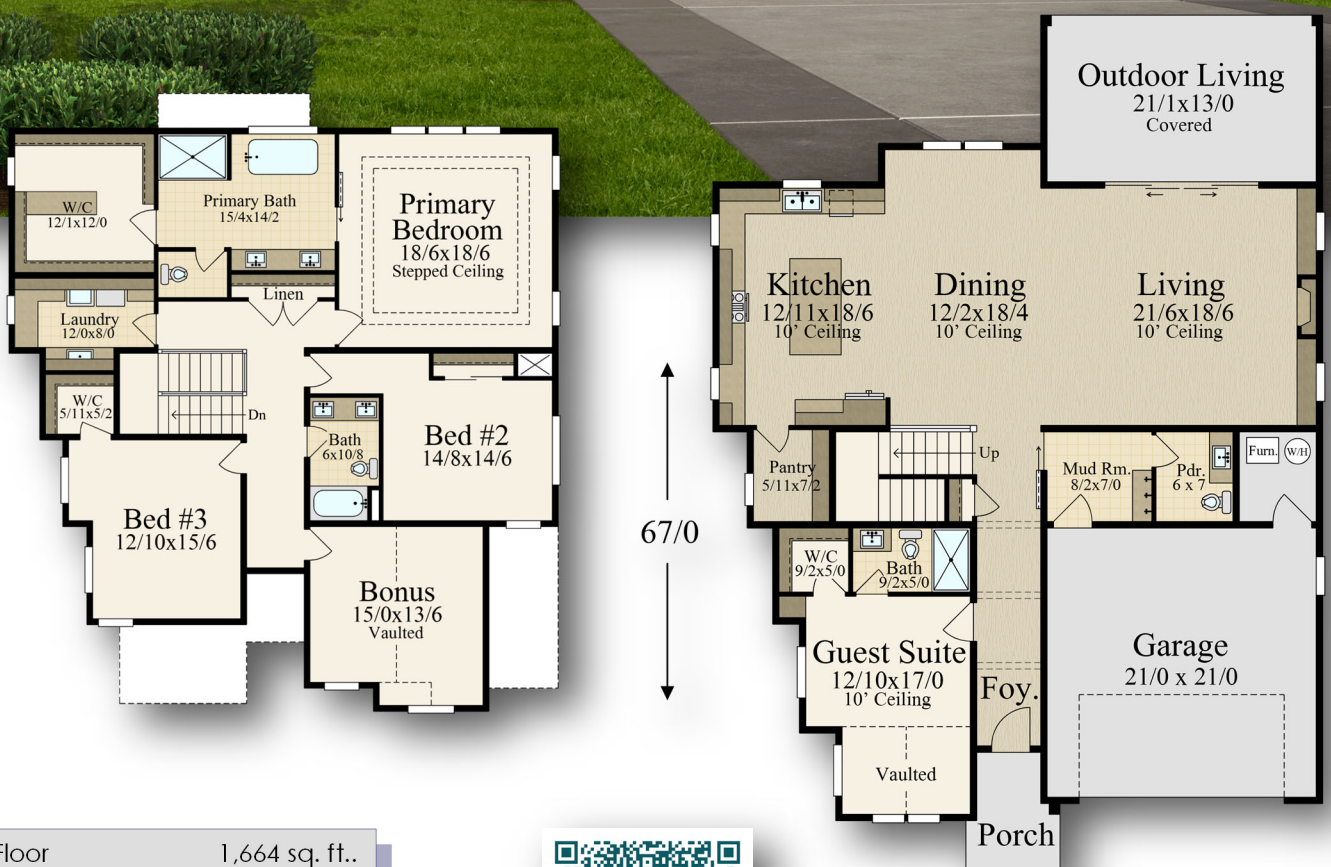

# “Sunshine One” M-3558

Main Floor	1,664 sq. ft..
Upper Floor	1,894 sq. ft.
<b>Total</b>	<b>3,558 Sq. ft.</b>
<b>47/7 W x 67/0 D</b>	

Main Floor - 1,664 Sq. Ft.  
Upper Floor - 1,894 Sq. Ft.  
Total - 3,558 Sq. Ft.