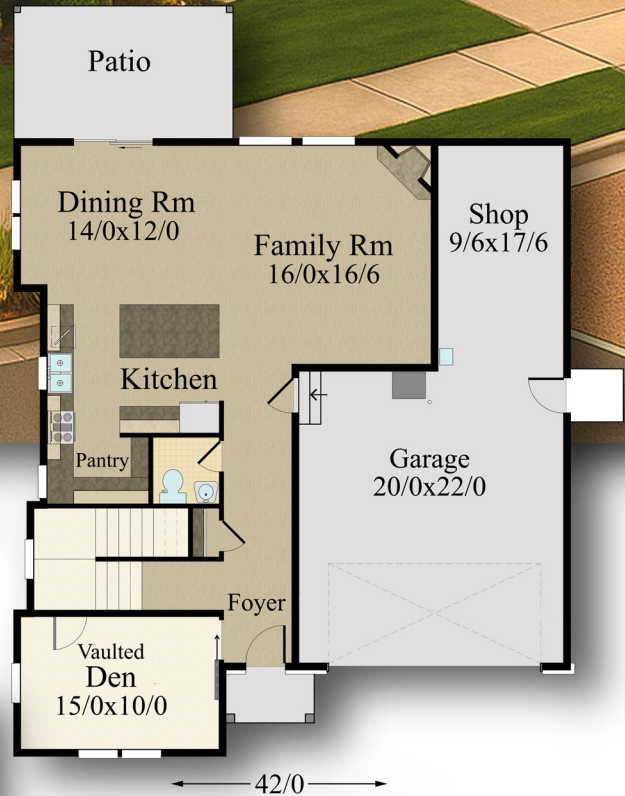

MARK STEWART
HOME DESIGN

Mark Stewart

“Graceful View”

M-2544

Main Floor	1,108 sq. ft..
Upper Floor	1,436 sq. ft.
Total	2,544 Sq. ft.
42/0 W x 46/6 D	

Mark Stewart Home Design

503.701.4888

markstewart.com