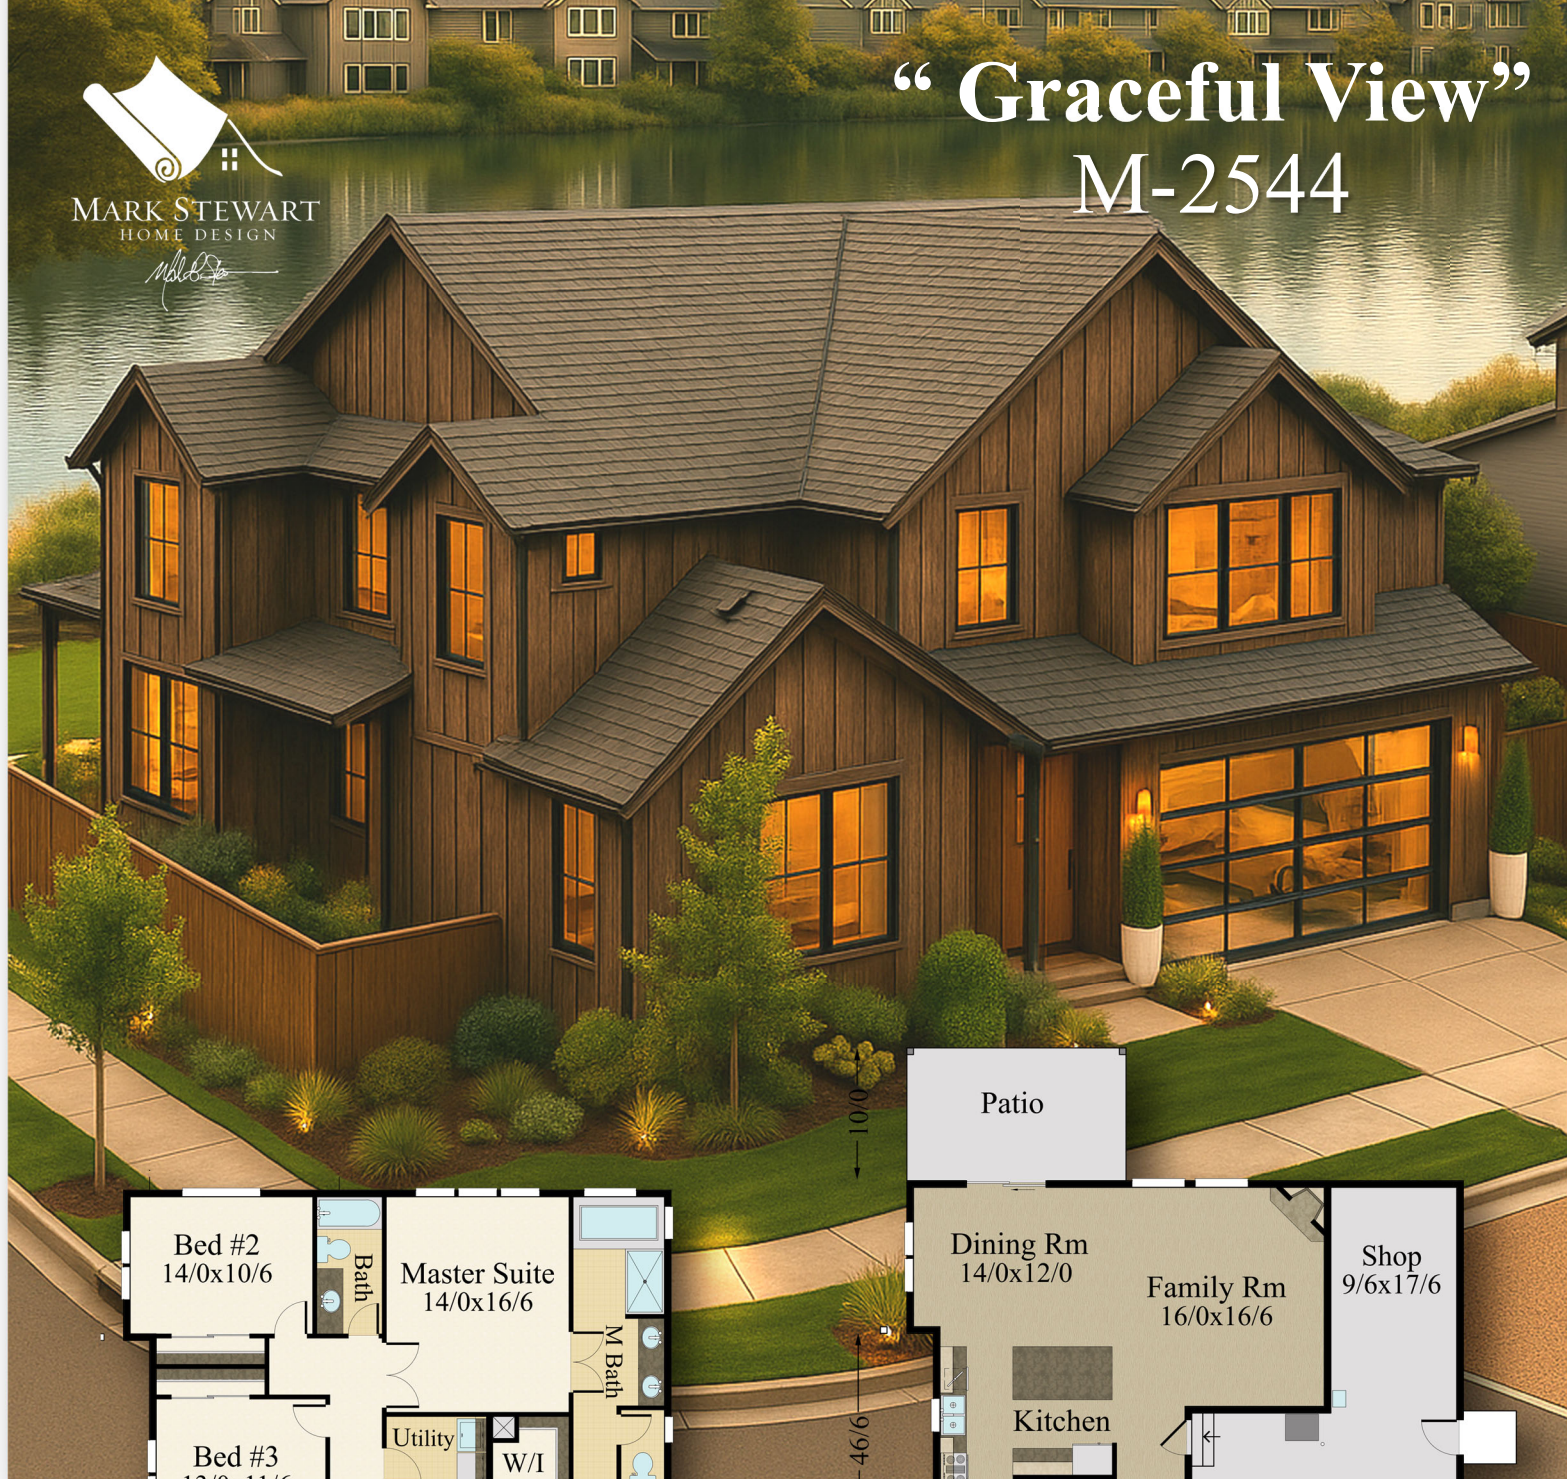

MARK STEWART
HOME DESIGN

Mark Stewart

“Graceful View”

M-2544

Main Floor	1,108 sq. ft..
Upper Floor	1,436 sq. ft.
Total	2,544 Sq. ft.
42/0 W x 46/6 D	

Mark Stewart Home Design

503.701.4888

markstewart.com

22582 Main Street Suite 309 Sherwood, OR 97140