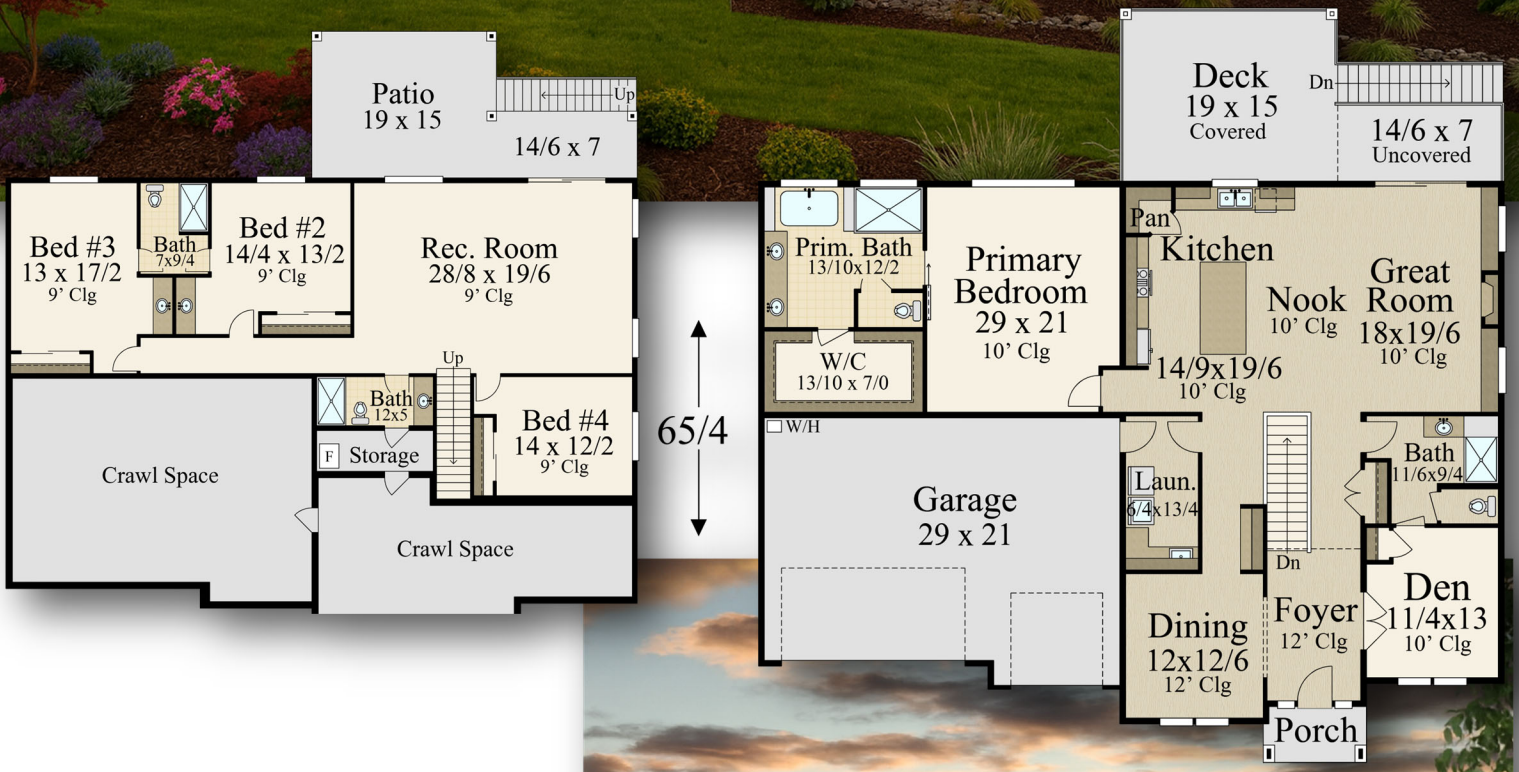

"Beauty and Grace" MSAP-3852-A

Main Floor	2,166 sq. ft..
Lower Floor	1,686 sq. ft.
Total	3,852 Sq. ft.
65/0 W x 65/4 D	