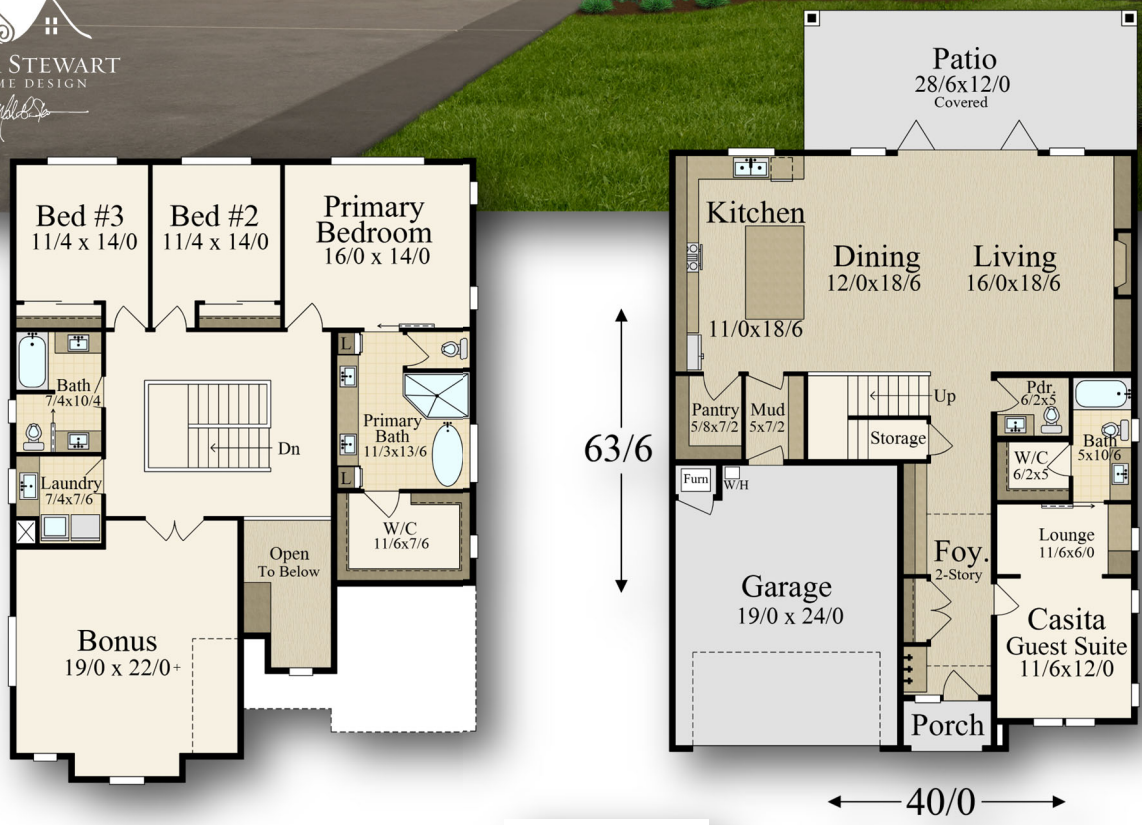

# “Present Moment” M-3197

  
**MARK STEWART**  
 HOME DESIGN  
*Mark Stewart*

Main Floor	1,518 sq. ft..
Upper Floor	1,659 sq. ft.
<b>Total</b>	<b>3,197 Sq. ft.</b>
<b>40/0 W x 63/6 D</b>	