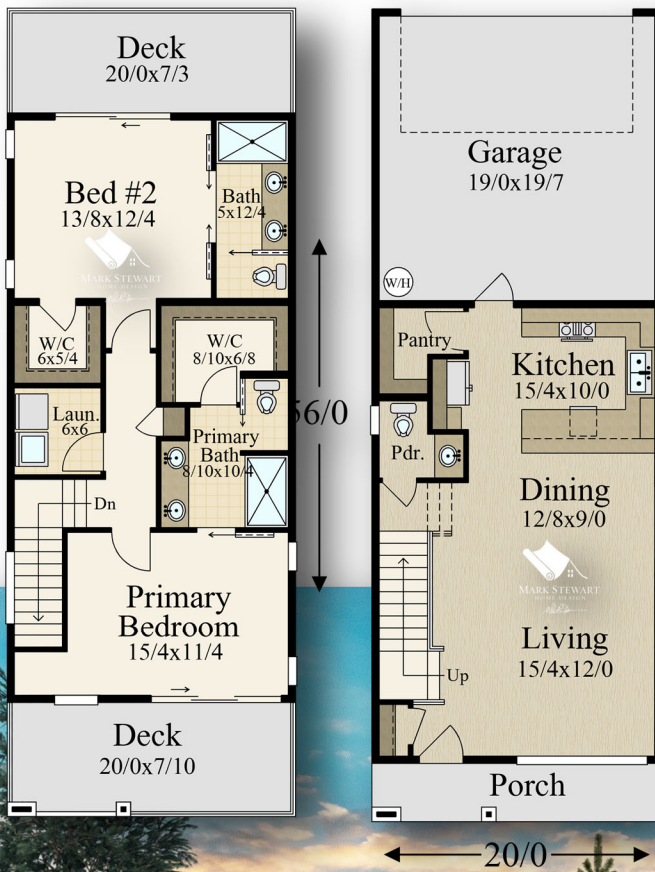

“Lucent” MM-1409

Main Floor	638 sq. ft..
Upper Floor	771 sq. ft.
Total	1,409 Sq. ft.
20/0 W x 56/0 D	

 MARK STEWART
 HOME DESIGN
Mark Stewart