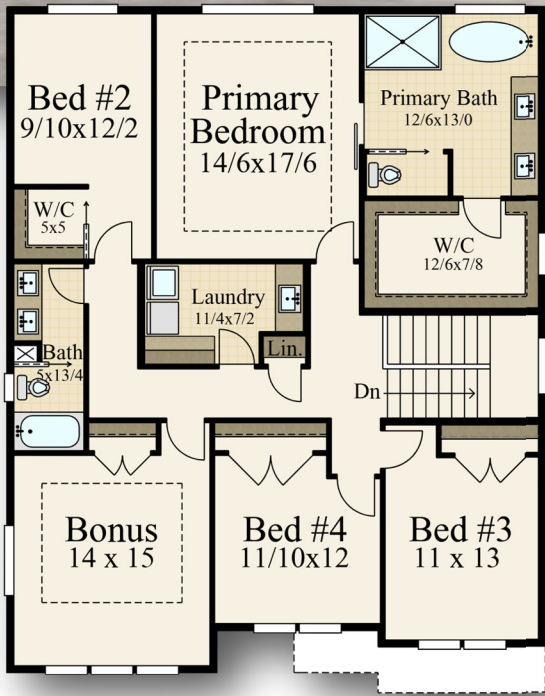

"American Classic"

MF-3074

Main Floor	1391	sq. ft.
Upper Floor	1683	sq. ft.
Total	3,074	sq. ft.
38/6 Width	x	65/0 Depth

Outdoor Living
22/0 x 11/0

65/0

38/6