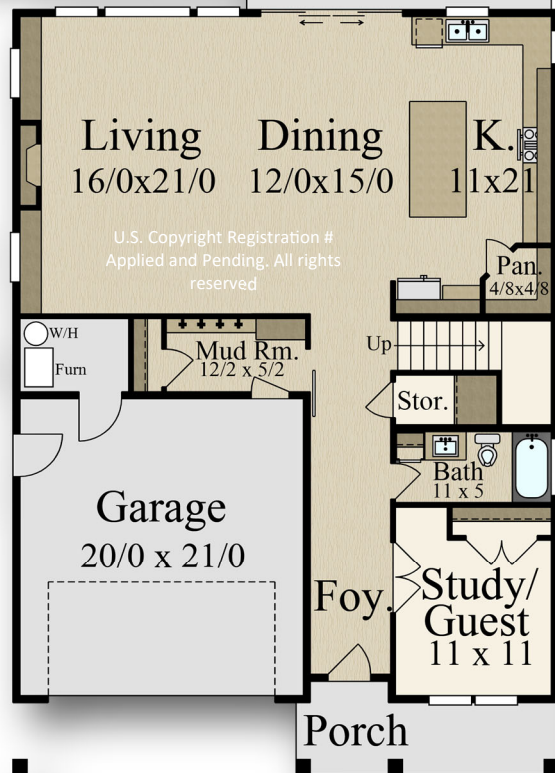

"American Classic"

MF-3074

Main Floor	1391	sq. ft.
Upper Floor	1683	sq. ft.
Total	3,074	sq. ft.
38/6 Width	x	65/0 Depth

Outdoor Living
22/0 x 11/0

65/0

38/6