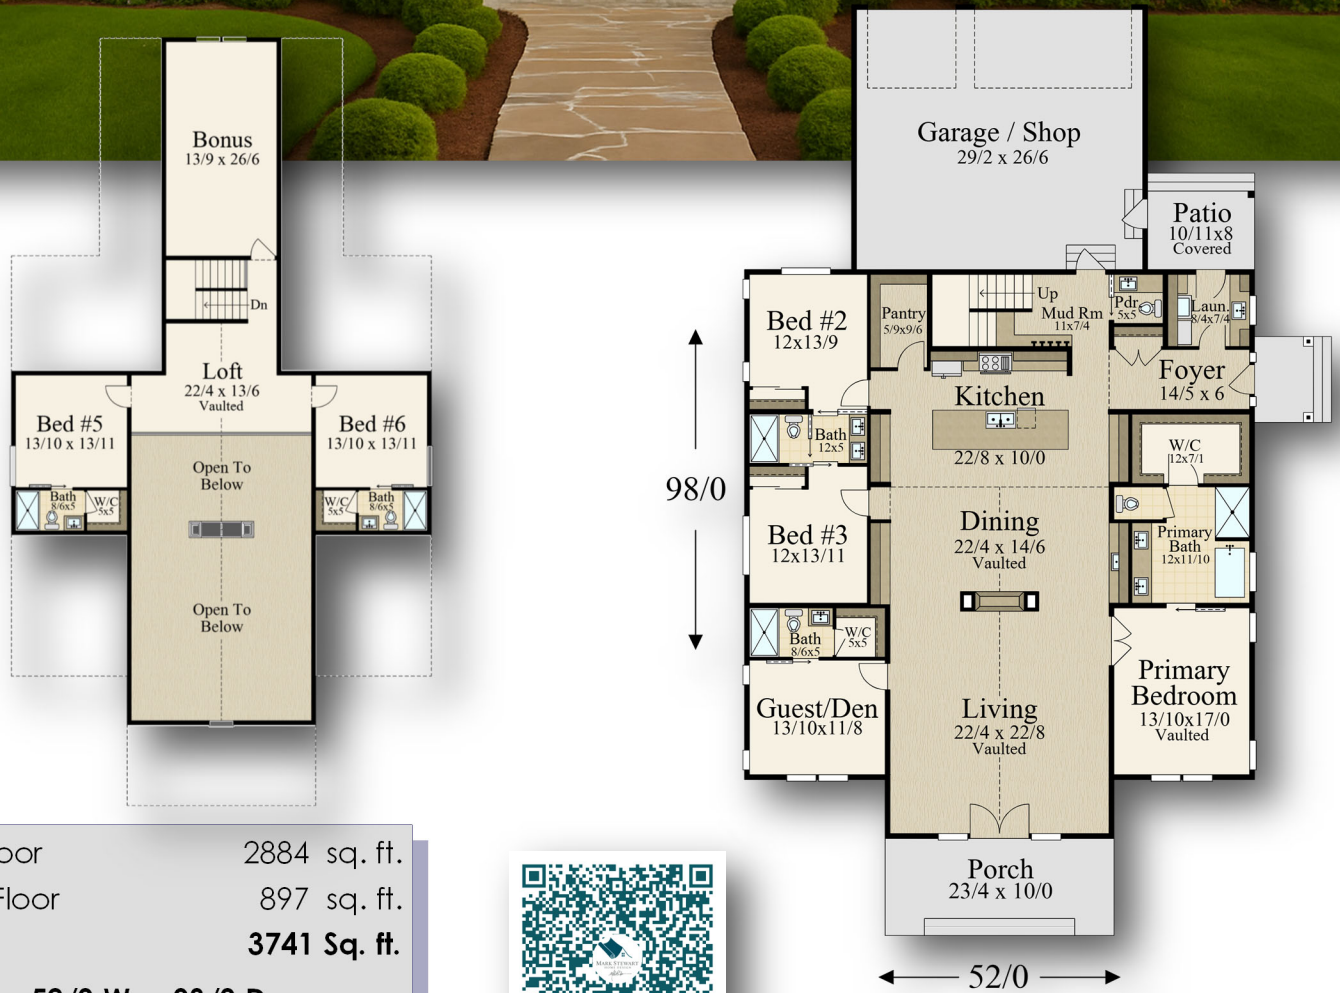

"Chateau Blanc" M-3741-ST

Main Floor	2884 sq. ft.
Upper Floor	897 sq. ft.
Total	3741 Sq. ft.
52/0 W x 98/0 D	