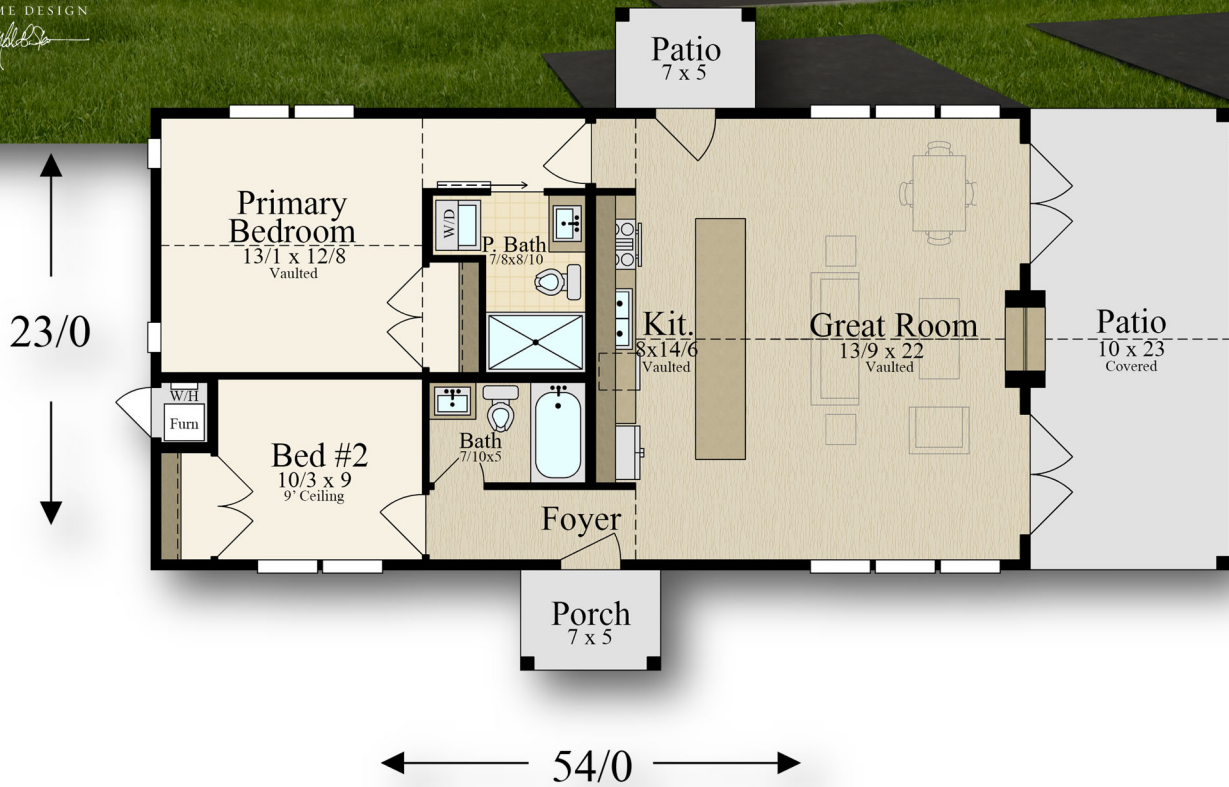

“Samurai” MM-1003

Main Floor	1,003 sq. ft.
Total	1,003 Sq. ft.
54/0 W x 23/0 D	