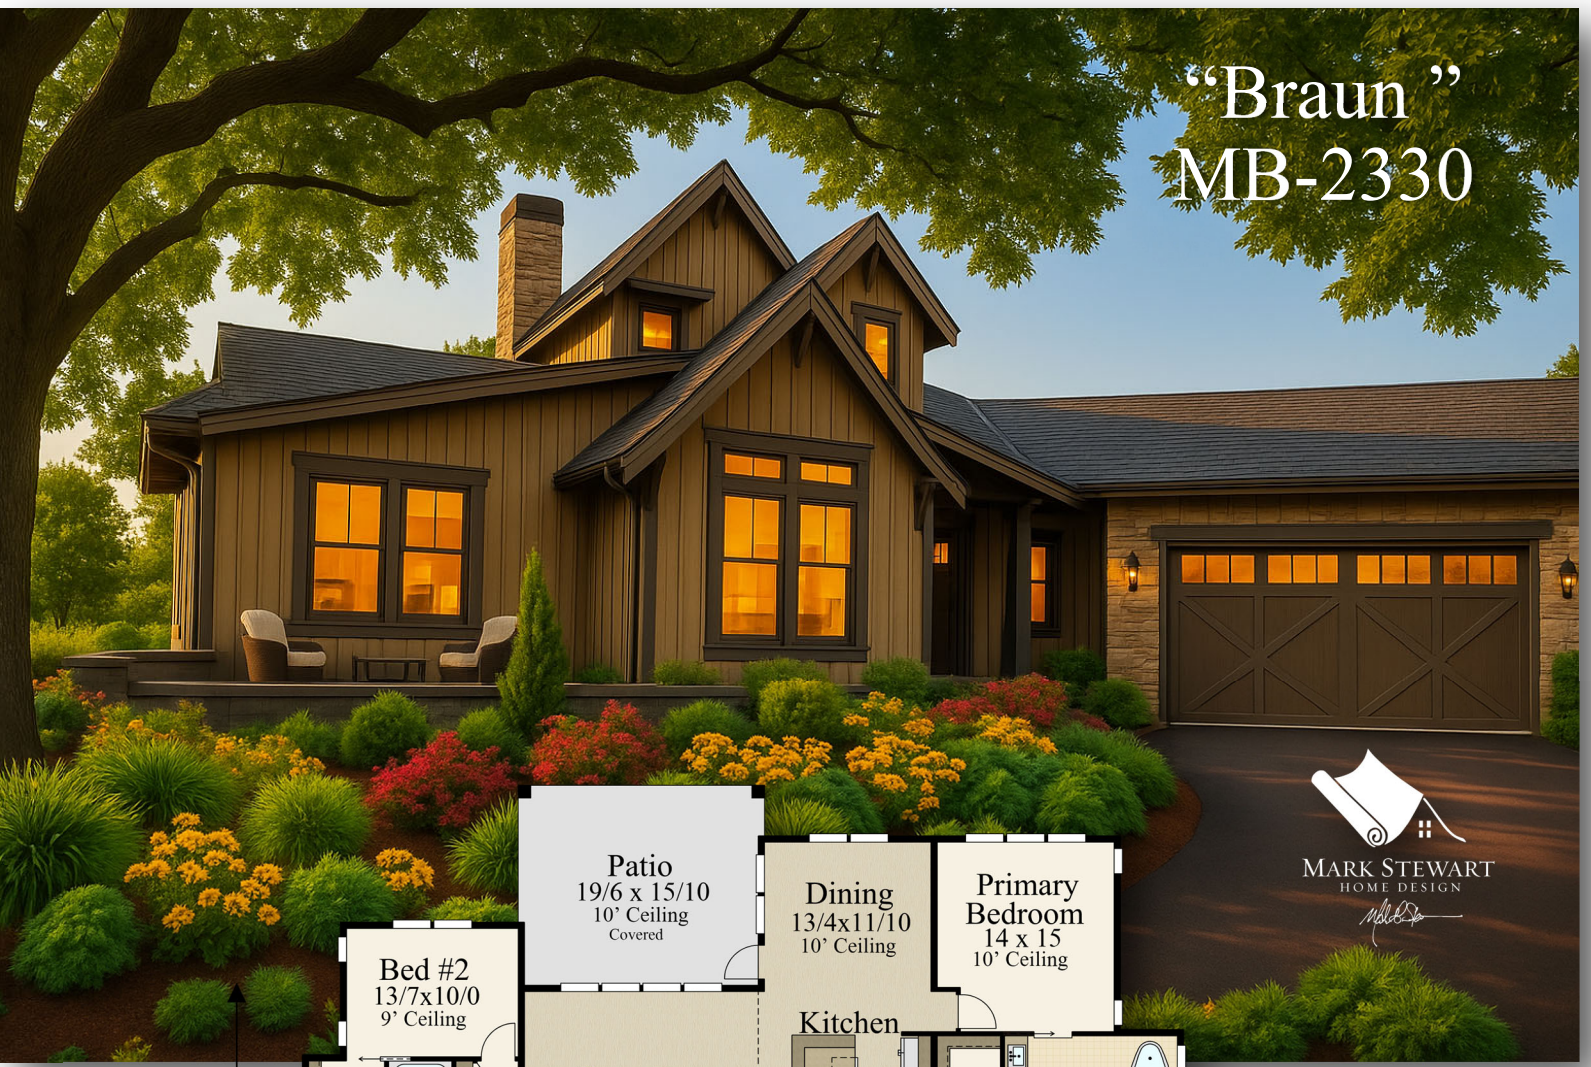

“Braun” MB-2330

Main Floor	2,330 sq. ft.
Total	2,330 Sq. ft.
90/0 W x 75/6 D	