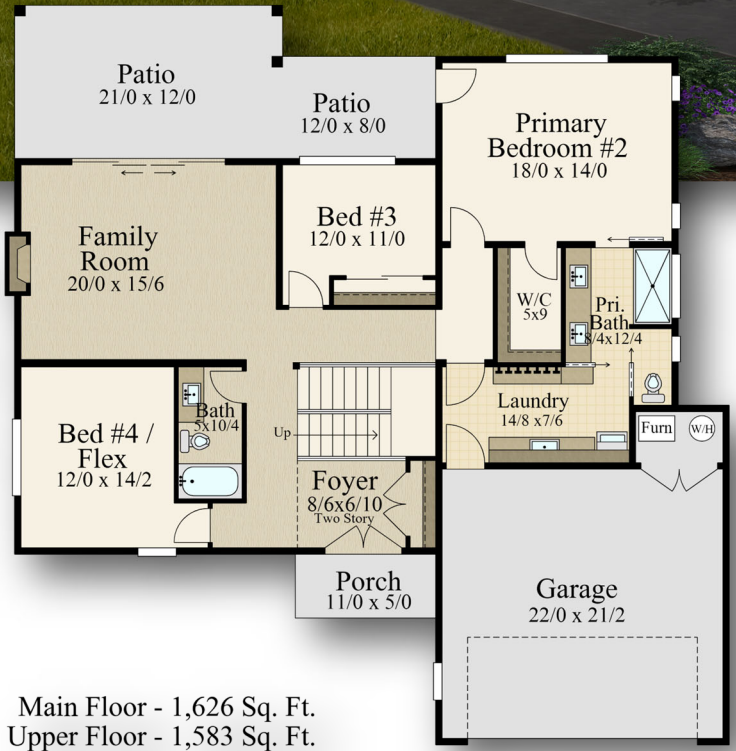

58/0

Main Floor - 1,626 Sq. Ft.  
Upper Floor - 1,583 Sq. Ft.  
Total - 3,209 Sq. Ft.

56/0

Main Floor	1,626 sq. ft.
Upper Floor	1,583 sq. ft.
<b>Total</b>	<b>3,209 Sq. ft.</b>
<b>56/0 W x 58/0 D</b>	